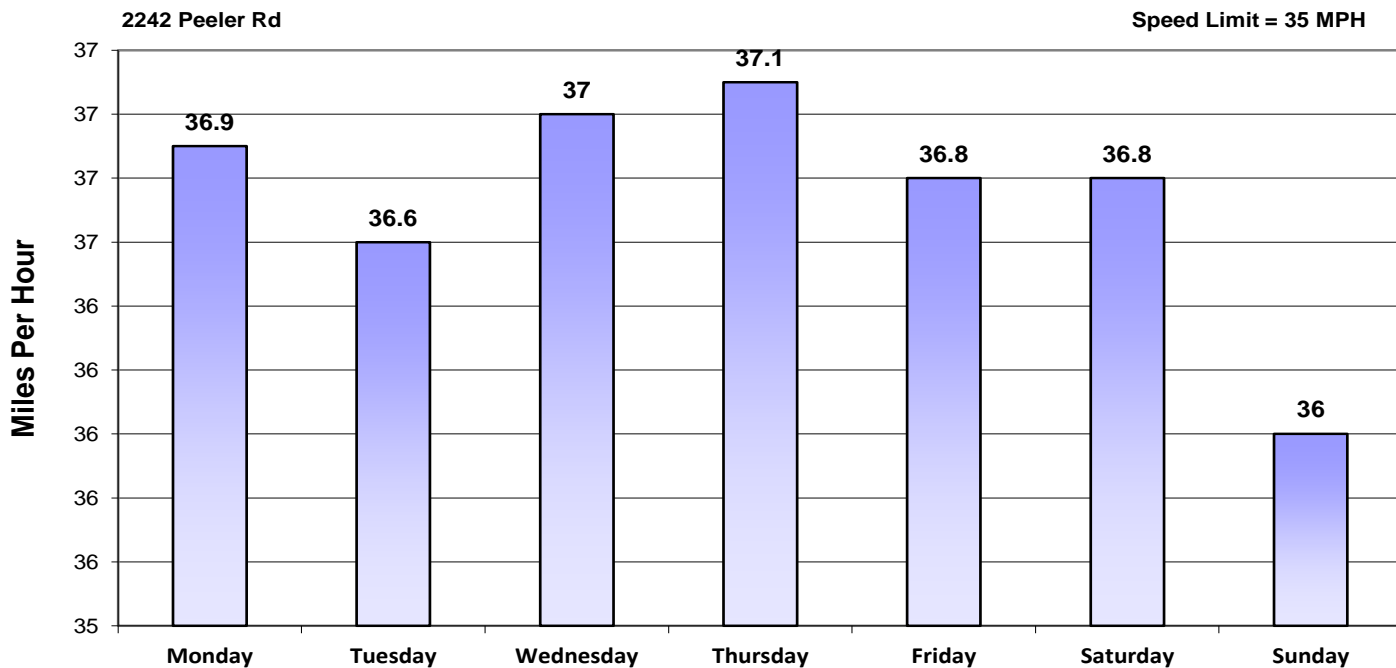

Daily Average Speeds

Week (7 days): 1/6/2020 - 1/12/2020