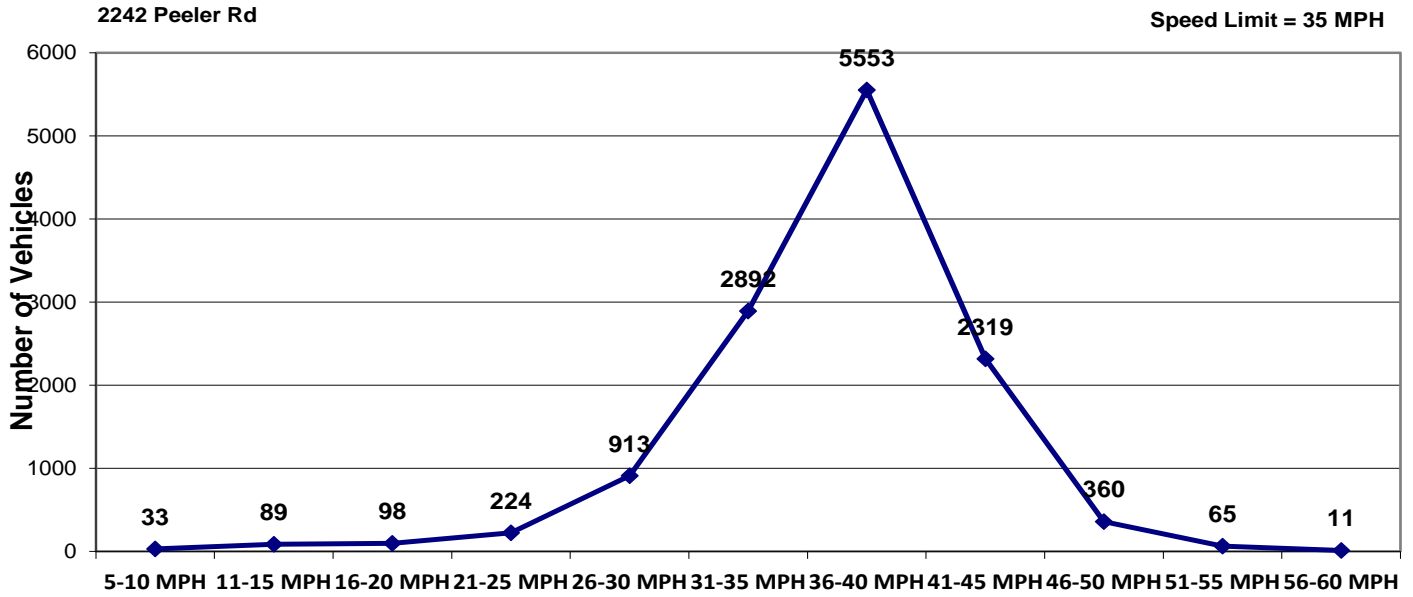

Charts Report

Vehicle Count by Avg. Speed Bins

Week (7 days): 1/6/2020 - 1/12/2020