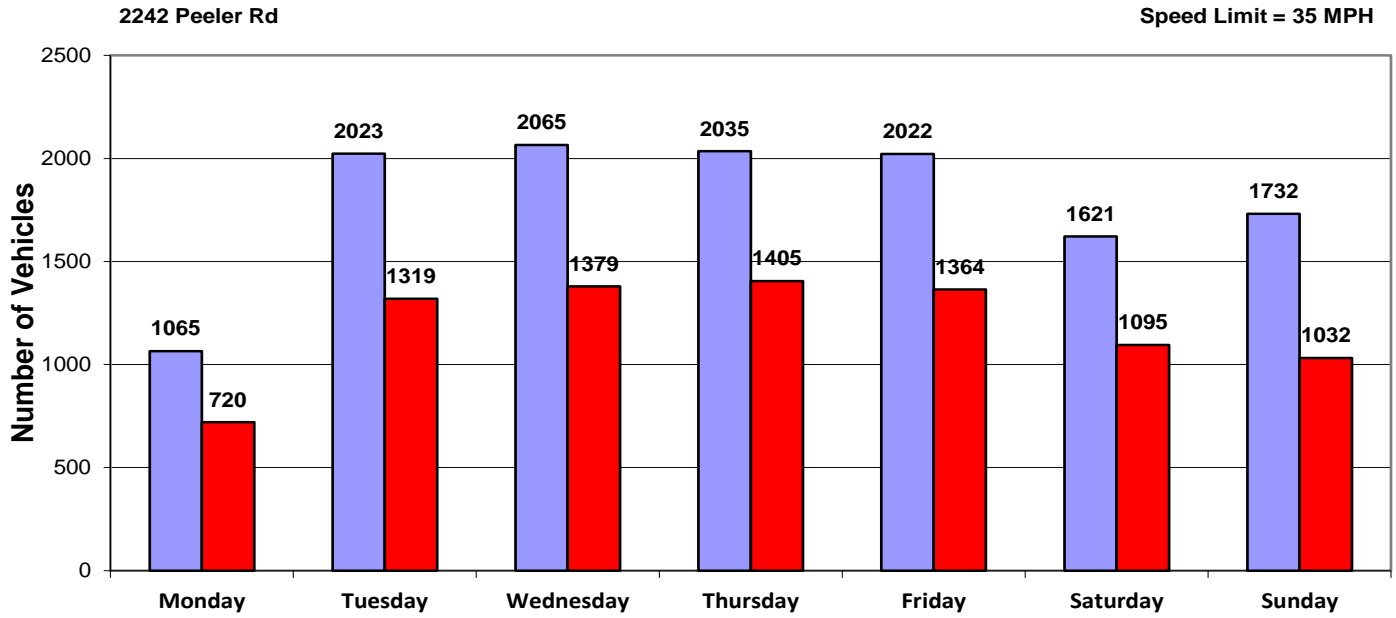

## Vehicle and Speed Violator Counts

■ Tot. Vehicles ■ # Violators

Week (7 days): 1/6/2020 - 1/12/2020

## Daily Average Speeds vs. 85th Percentile Speeds

□ Avg. Speed    □ 85th pct Speed

2242 Peeler Rd

Speed Limit = 35 MPH

Week (7 days): 1/6/2020 - 1/12/2020

## Weekly Speed Summary - Vehicle Counts

2242 Peeler Rd

Speed Limit = 35 MPH

Week (7 days): 1/6/2020 - 1/12/2020

## Avg. vs. Peak Speeds by Percentage

■ AVG ■ PEAK

Week (7 days): 1/6/2020 - 1/12/2020