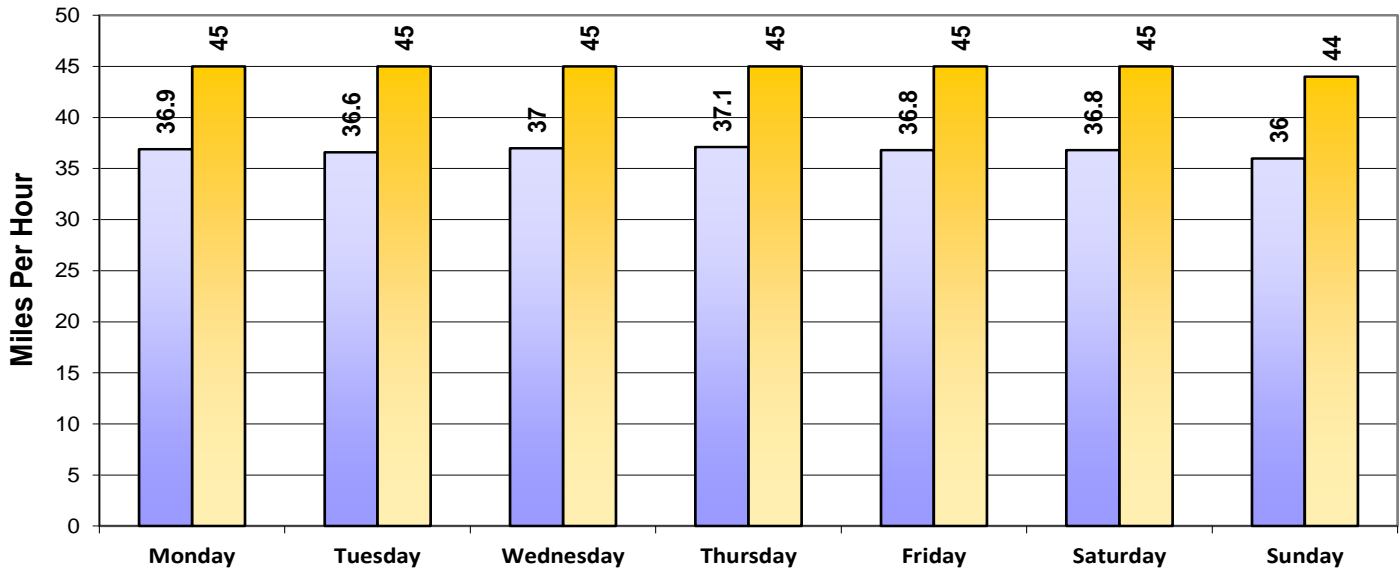

## Daily Average Speeds vs. 85th Percentile Speeds

□ Avg. Speed    □ 85th pct Speed

2242 Peeler Rd

Speed Limit = 35 MPH

Week (7 days): 1/6/2020 - 1/12/2020