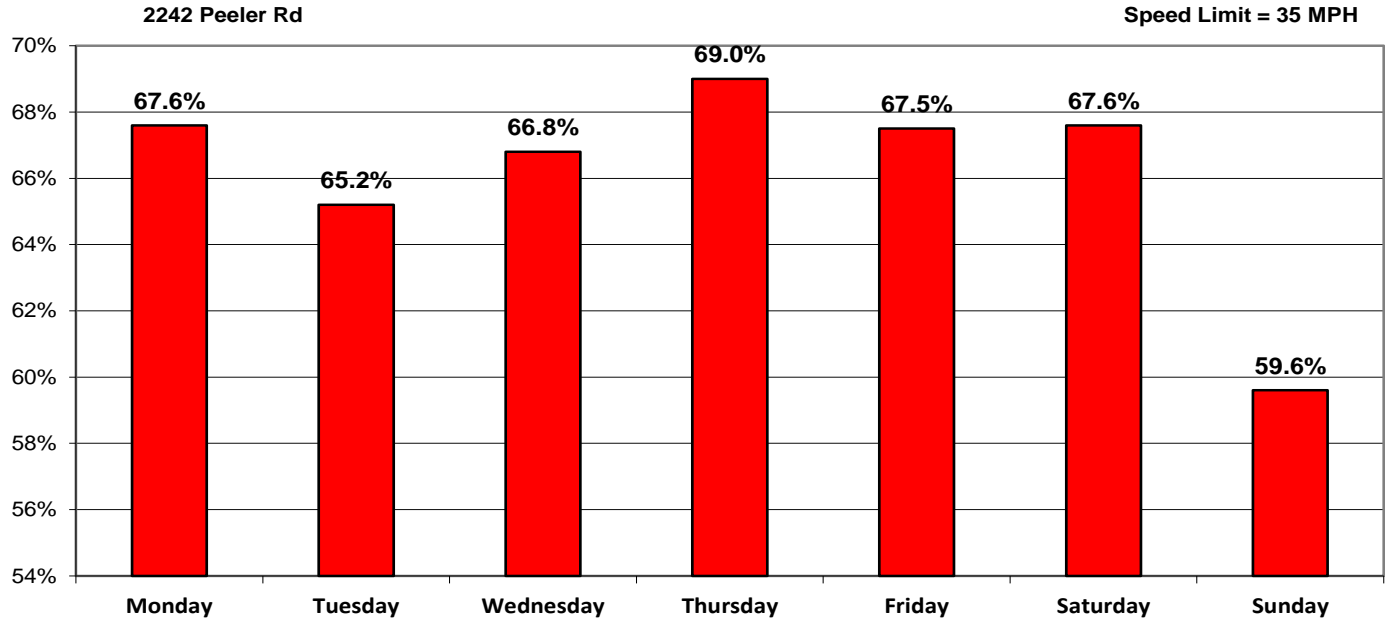

Charts Report

Percentage of Vehicles Speeding

Week (7 days): 1/6/2020 - 1/12/2020