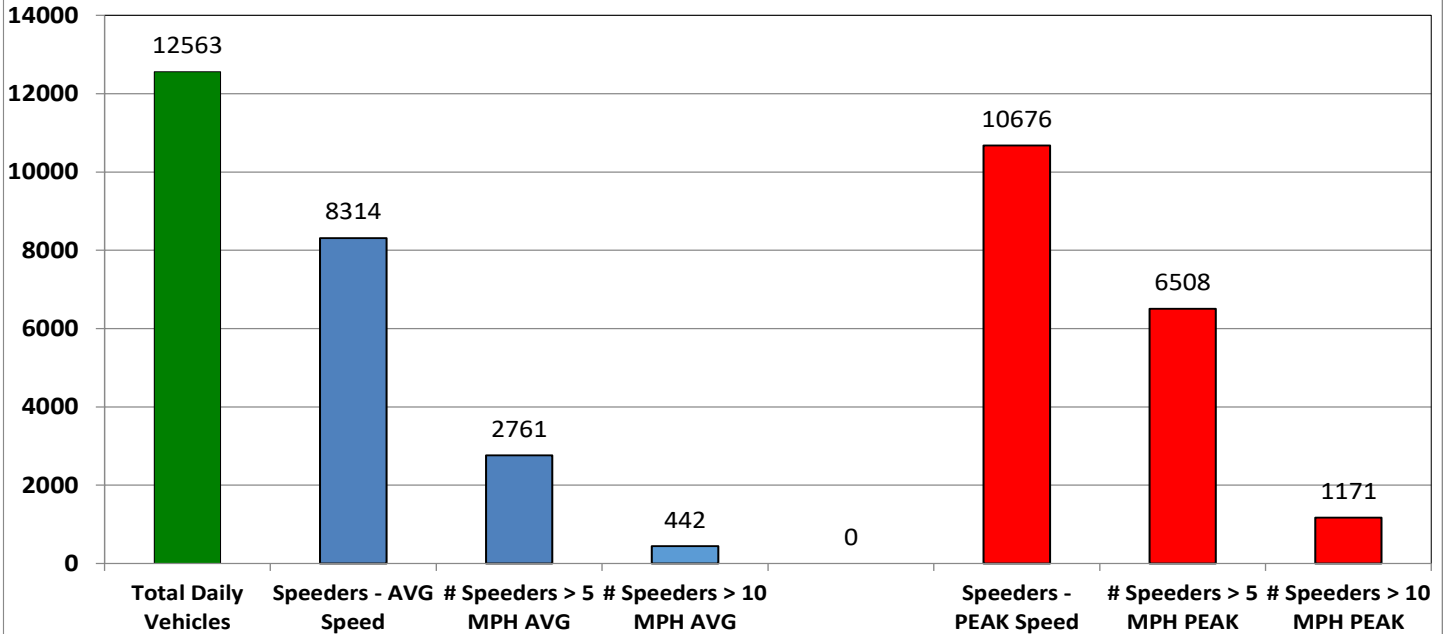

## Daily Average Speeds vs. 85th Percentile Speeds

□ Avg. Speed    □ 85th pct Speed

2242 Peeler Rd

Speed Limit = 35 MPH

Week (7 days): 1/6/2020 - 1/12/2020

## Weekly Speed Summary - Vehicle Counts

2242 Peeler Rd

Speed Limit = 35 MPH

Week (7 days): 1/6/2020 - 1/12/2020