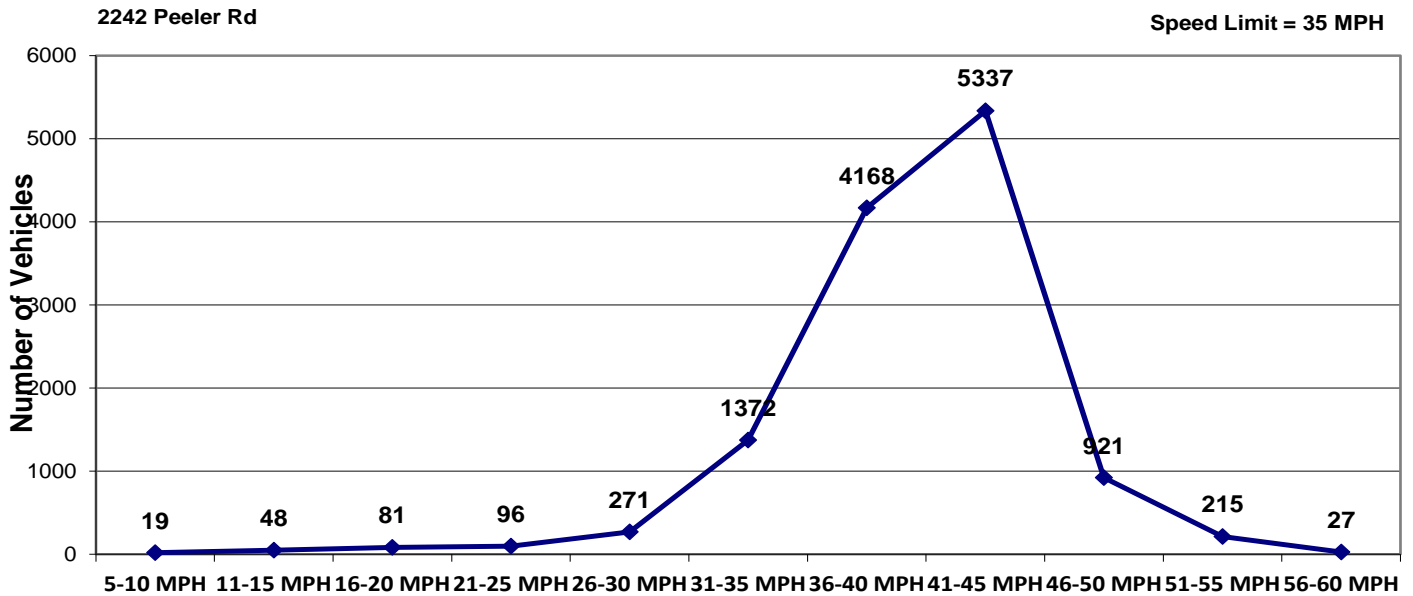

Vehicle Count by Peak Speed Bins

Week (7 days): 1/6/2020 - 1/12/2020