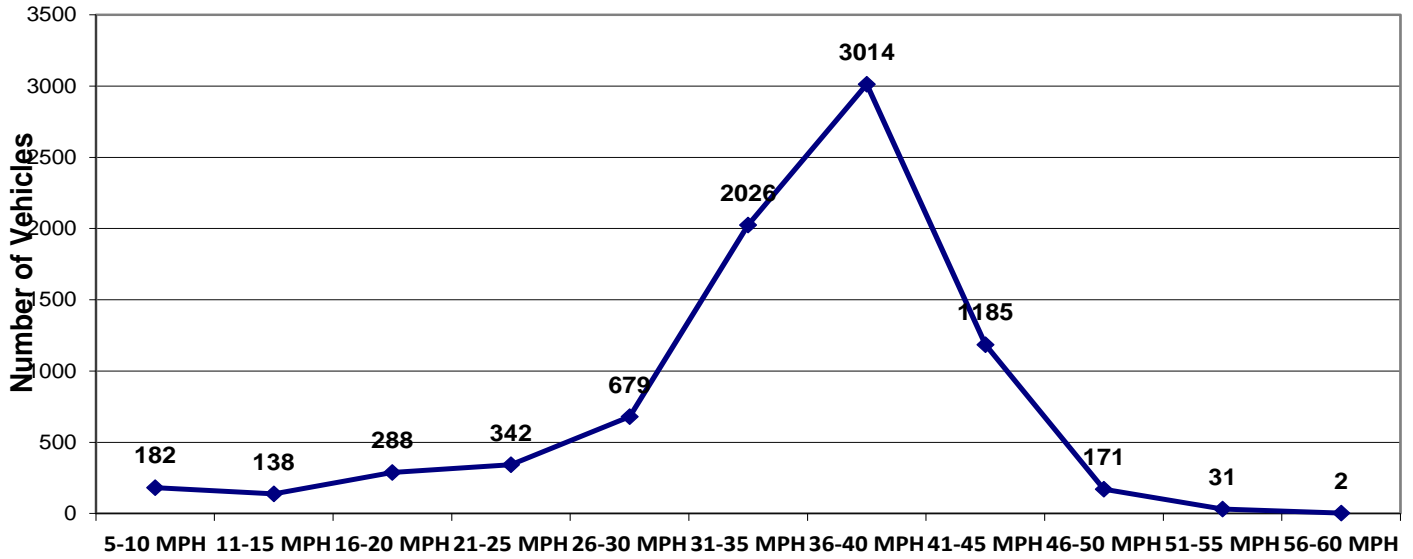

Charts Report

Vehicle and Speed Violator Counts

Tot. Vehicles # Violators

Week (7 days): 8/17/2020 - 8/23/2020

Daily Average Speeds

Week (7 days): 8/17/2020 - 8/23/2020

Charts Report

Daily Average Speeds vs. 85th Percentile Speeds

□ Avg. Speed □ 85th pct Speed

Happy Hollow Rd at Kingsland Ct

Speed Limit = 35 MPH

Week (7 days): 8/17/2020 - 8/23/2020

Weekly Speed Summary - Vehicle Counts

Happy Hollow Rd at Kingsland Ct

Speed Limit = 35 MPH

Week (7 days): 8/17/2020 - 8/23/2020

Charts Report

Percentage of Vehicles Speeding

Week (7 days): 8/17/2020 - 8/23/2020

Vehicle Count by Peak Speed Bins

Week (7 days): 8/17/2020 - 8/23/2020

Charts Report

Vehicle Count by Avg. Speed Bins

Happy Hollow Rd at Kingsland

Speed Limit = 35 MPH

Week (7 days): 8/17/2020 - 8/23/2020

Avg. vs. Peak Speeds by Percentage

■ AVG ■ PEAK

Happy Hollow Rd at Kingsland Ct

Speed Limit = 35 MPH

Week (7 days): 8/17/2020 - 8/23/2020