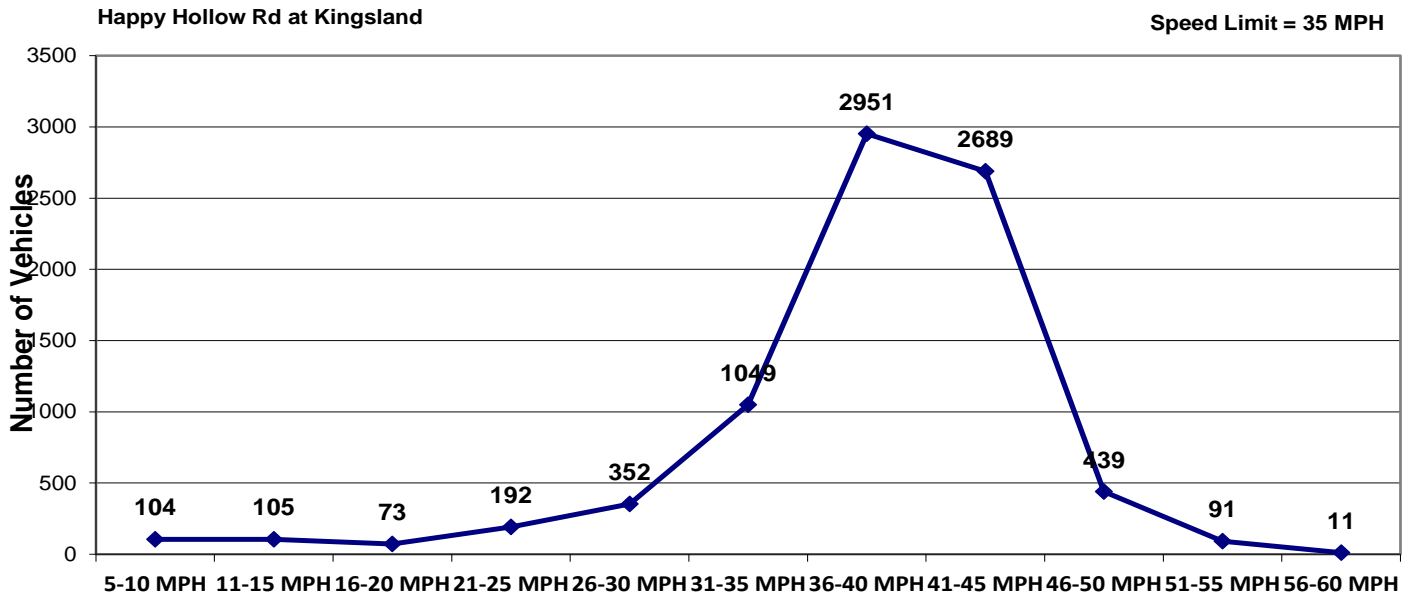

Charts Report

Vehicle and Speed Violator Counts

Tot. Vehicles # Violators

Week (7 days): 8/17/2020 - 8/23/2020

Daily Average Speeds

Week (7 days): 8/17/2020 - 8/23/2020

Charts Report

Daily Average Speeds vs. 85th Percentile Speeds

□ Avg. Speed □ 85th pct Speed

Happy Hollow Rd at Kingsland Ct

Speed Limit = 35 MPH

Week (7 days): 8/17/2020 - 8/23/2020

Weekly Speed Summary - Vehicle Counts

Happy Hollow Rd at Kingsland Ct

Speed Limit = 35 MPH

Week (7 days): 8/17/2020 - 8/23/2020

Charts Report

Percentage of Vehicles Speeding

Week (7 days): 8/17/2020 - 8/23/2020

Vehicle Count by Peak Speed Bins

Week (7 days): 8/17/2020 - 8/23/2020

Charts Report

Vehicle Count by Avg. Speed Bins

Happy Hollow Rd at Kingsland

Speed Limit = 35 MPH

Week (7 days): 8/17/2020 - 8/23/2020

Avg. vs. Peak Speeds by Percentage

■ AVG ■ PEAK

Happy Hollow Rd at Kingsland Ct

Speed Limit = 35 MPH

Week (7 days): 8/17/2020 - 8/23/2020