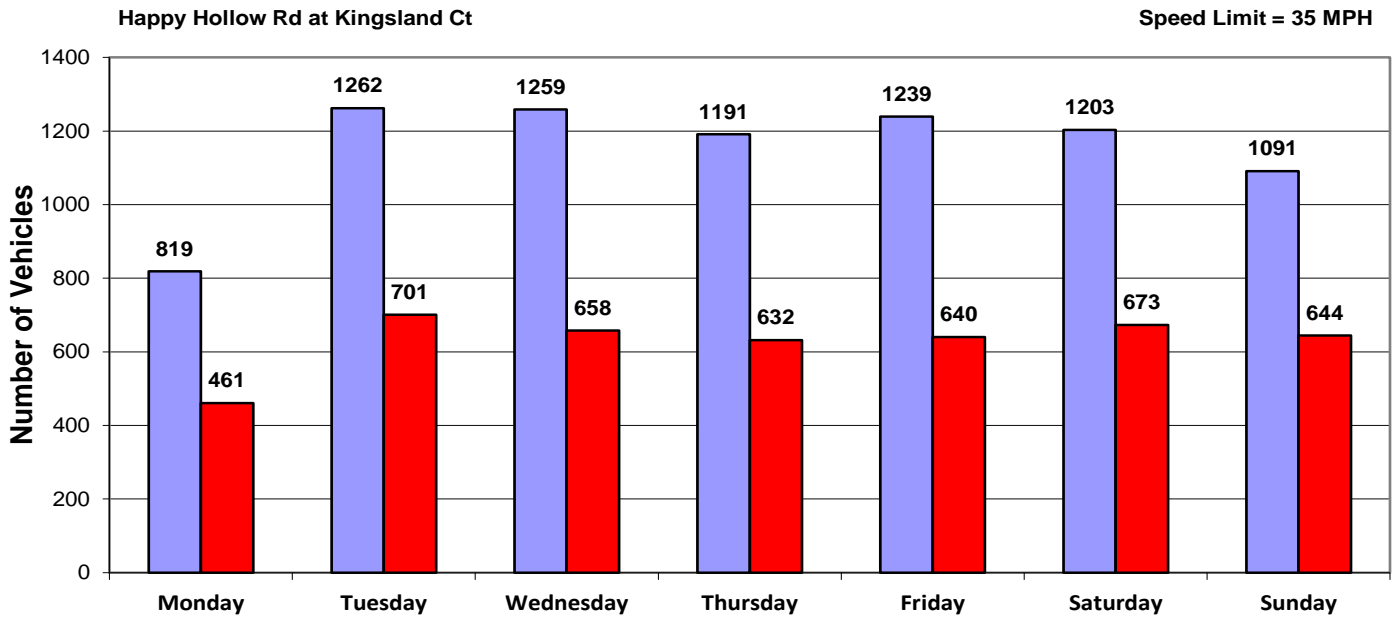

Charts Report

Vehicle and Speed Violator Counts

Tot. Vehicles # Violators

Week (7 days): 8/17/2020 - 8/23/2020

Daily Average Speeds

Week (7 days): 8/17/2020 - 8/23/2020

Charts Report

Daily Average Speeds vs. 85th Percentile Speeds

□ Avg. Speed □ 85th pct Speed

Happy Hollow Rd at Kingsland Ct

Speed Limit = 35 MPH

Week (7 days): 8/17/2020 - 8/23/2020

Weekly Speed Summary - Vehicle Counts

Happy Hollow Rd at Kingsland Ct

Speed Limit = 35 MPH

Week (7 days): 8/17/2020 - 8/23/2020

Charts Report

Percentage of Vehicles Speeding

Week (7 days): 8/17/2020 - 8/23/2020

Vehicle Count by Peak Speed Bins

Week (7 days): 8/17/2020 - 8/23/2020

Charts Report

Vehicle Count by Avg. Speed Bins

Happy Hollow Rd at Kingsland

Speed Limit = 35 MPH

Week (7 days): 8/17/2020 - 8/23/2020

Avg. vs. Peak Speeds by Percentage

■ AVG ■ PEAK

Happy Hollow Rd at Kingsland Ct

Speed Limit = 35 MPH

Week (7 days): 8/17/2020 - 8/23/2020