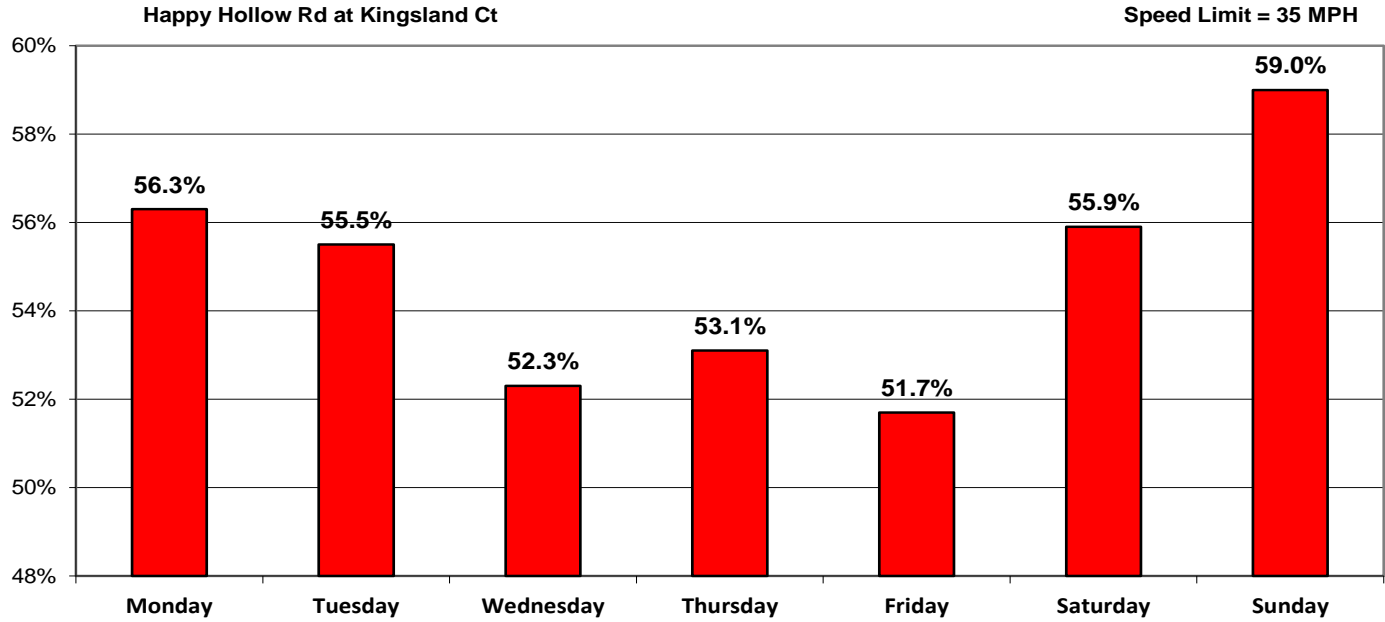

□ Avg. Speed □ 85th pct Speed

Happy Hollow Rd at Kingsland Ct

Speed Limit = 35 MPH

Week (7 days): 8/17/2020 - 8/23/2020

Weekly Speed Summary - Vehicle Counts

Happy Hollow Rd at Kingsland Ct

Speed Limit = 35 MPH

Week (7 days): 8/17/2020 - 8/23/2020

Charts Report

Percentage of Vehicles Speeding

Week (7 days): 8/17/2020 - 8/23/2020

Vehicle Count by Peak Speed Bins

Week (7 days): 8/17/2020 - 8/23/2020

Charts Report

Vehicle Count by Avg. Speed Bins

Happy Hollow Rd at Kingsland

Speed Limit = 35 MPH

Week (7 days): 8/17/2020 - 8/23/2020

Avg. vs. Peak Speeds by Percentage

■ AVG ■ PEAK

Happy Hollow Rd at Kingsland Ct

Speed Limit = 35 MPH

Week (7 days): 8/17/2020 - 8/23/2020