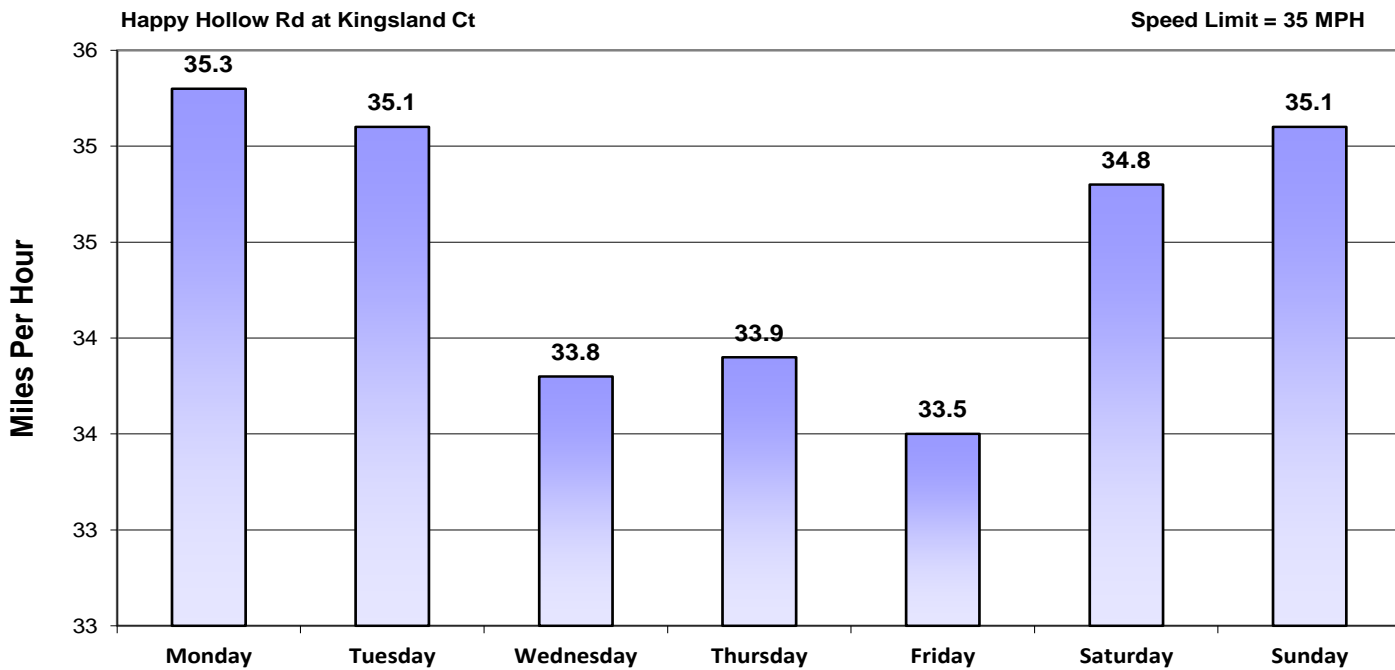

Charts Report

Vehicle and Speed Violator Counts

Tot. Vehicles # Violators

Week (7 days): 8/17/2020 - 8/23/2020

Daily Average Speeds

Week (7 days): 8/17/2020 - 8/23/2020

Charts Report

Daily Average Speeds vs. 85th Percentile Speeds

□ Avg. Speed □ 85th pct Speed

Happy Hollow Rd at Kingsland Ct

Speed Limit = 35 MPH

Week (7 days): 8/17/2020 - 8/23/2020

Weekly Speed Summary - Vehicle Counts

Happy Hollow Rd at Kingsland Ct

Speed Limit = 35 MPH

Week (7 days): 8/17/2020 - 8/23/2020

Charts Report

Percentage of Vehicles Speeding

Week (7 days): 8/17/2020 - 8/23/2020

Vehicle Count by Peak Speed Bins

Week (7 days): 8/17/2020 - 8/23/2020

Charts Report

Vehicle Count by Avg. Speed Bins

Happy Hollow Rd at Kingsland

Speed Limit = 35 MPH

Week (7 days): 8/17/2020 - 8/23/2020

Avg. vs. Peak Speeds by Percentage

■ AVG ■ PEAK

Happy Hollow Rd at Kingsland Ct

Speed Limit = 35 MPH

Week (7 days): 8/17/2020 - 8/23/2020