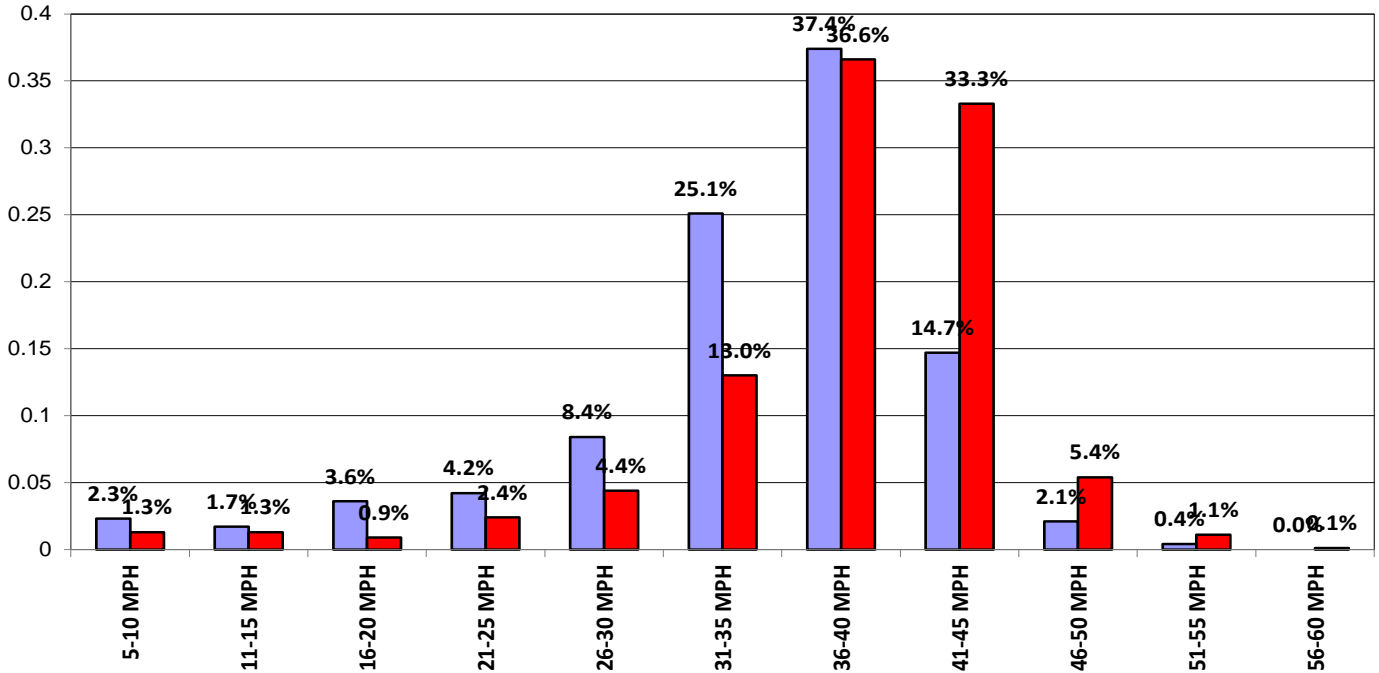

Week (7 days): 8/17/2020 - 8/23/2020

Charts Report

Percentage of Vehicles Speeding

Week (7 days): 8/17/2020 - 8/23/2020

Vehicle Count by Peak Speed Bins

Week (7 days): 8/17/2020 - 8/23/2020

Charts Report

Vehicle Count by Avg. Speed Bins

Happy Hollow Rd at Kingsland

Speed Limit = 35 MPH

Week (7 days): 8/17/2020 - 8/23/2020

Avg. vs. Peak Speeds by Percentage

■ AVG ■ PEAK

Happy Hollow Rd at Kingsland Ct

Speed Limit = 35 MPH

Week (7 days): 8/17/2020 - 8/23/2020