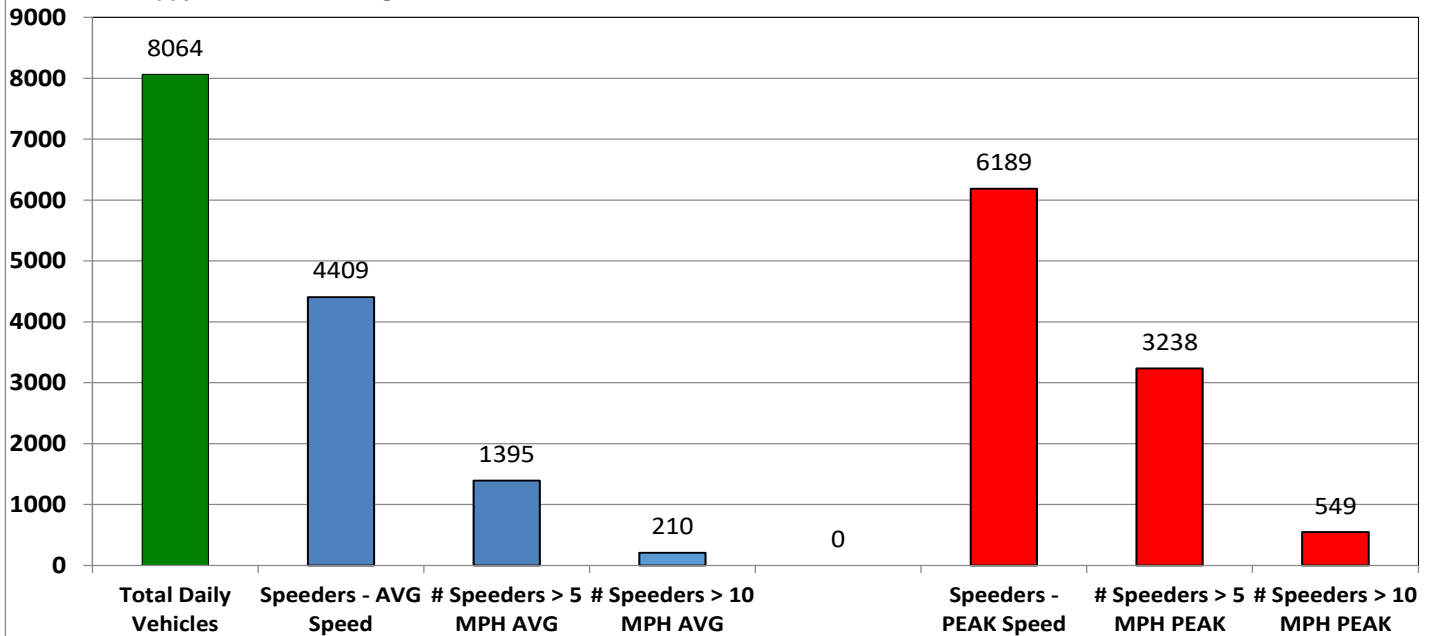

Charts Report

Vehicle and Speed Violator Counts

Tot. Vehicles # Violators

Week (7 days): 8/17/2020 - 8/23/2020

Daily Average Speeds

Week (7 days): 8/17/2020 - 8/23/2020

Charts Report

Daily Average Speeds vs. 85th Percentile Speeds

□ Avg. Speed □ 85th pct Speed

Happy Hollow Rd at Kingsland Ct

Speed Limit = 35 MPH

Week (7 days): 8/17/2020 - 8/23/2020

Weekly Speed Summary - Vehicle Counts

Happy Hollow Rd at Kingsland Ct

Speed Limit = 35 MPH

Week (7 days): 8/17/2020 - 8/23/2020

Charts Report

Percentage of Vehicles Speeding

Week (7 days): 8/17/2020 - 8/23/2020

Vehicle Count by Peak Speed Bins

Week (7 days): 8/17/2020 - 8/23/2020

Charts Report

Vehicle Count by Avg. Speed Bins

Happy Hollow Rd at Kingsland

Speed Limit = 35 MPH

Week (7 days): 8/17/2020 - 8/23/2020

Avg. vs. Peak Speeds by Percentage

■ AVG ■ PEAK

Happy Hollow Rd at Kingsland Ct

Speed Limit = 35 MPH

Week (7 days): 8/17/2020 - 8/23/2020