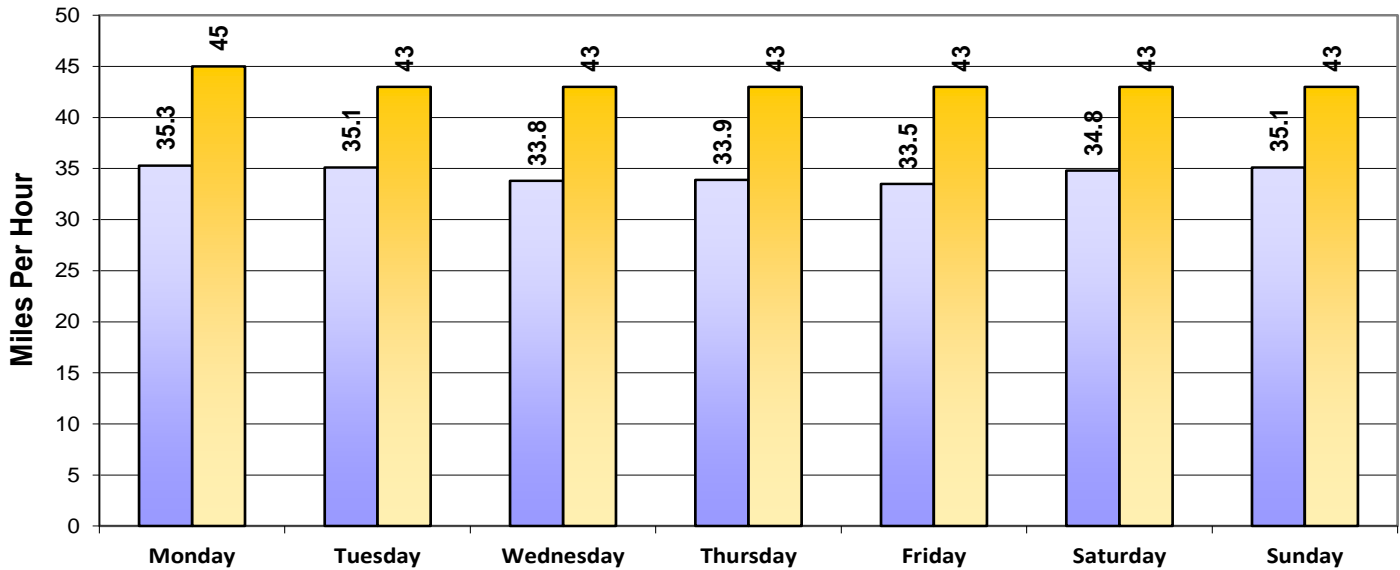

Charts Report

Vehicle and Speed Violator Counts

Tot. Vehicles # Violators

Week (7 days): 8/17/2020 - 8/23/2020

Daily Average Speeds

Week (7 days): 8/17/2020 - 8/23/2020

Charts Report

Daily Average Speeds vs. 85th Percentile Speeds

□ Avg. Speed □ 85th pct Speed

Happy Hollow Rd at Kingsland Ct

Speed Limit = 35 MPH

Week (7 days): 8/17/2020 - 8/23/2020

Weekly Speed Summary - Vehicle Counts

Happy Hollow Rd at Kingsland Ct

Speed Limit = 35 MPH

Week (7 days): 8/17/2020 - 8/23/2020

Charts Report

Percentage of Vehicles Speeding

Week (7 days): 8/17/2020 - 8/23/2020

Vehicle Count by Peak Speed Bins

Week (7 days): 8/17/2020 - 8/23/2020

Charts Report

Vehicle Count by Avg. Speed Bins

Happy Hollow Rd at Kingsland

Speed Limit = 35 MPH

Week (7 days): 8/17/2020 - 8/23/2020

Avg. vs. Peak Speeds by Percentage

■ AVG ■ PEAK

Happy Hollow Rd at Kingsland Ct

Speed Limit = 35 MPH

Week (7 days): 8/17/2020 - 8/23/2020