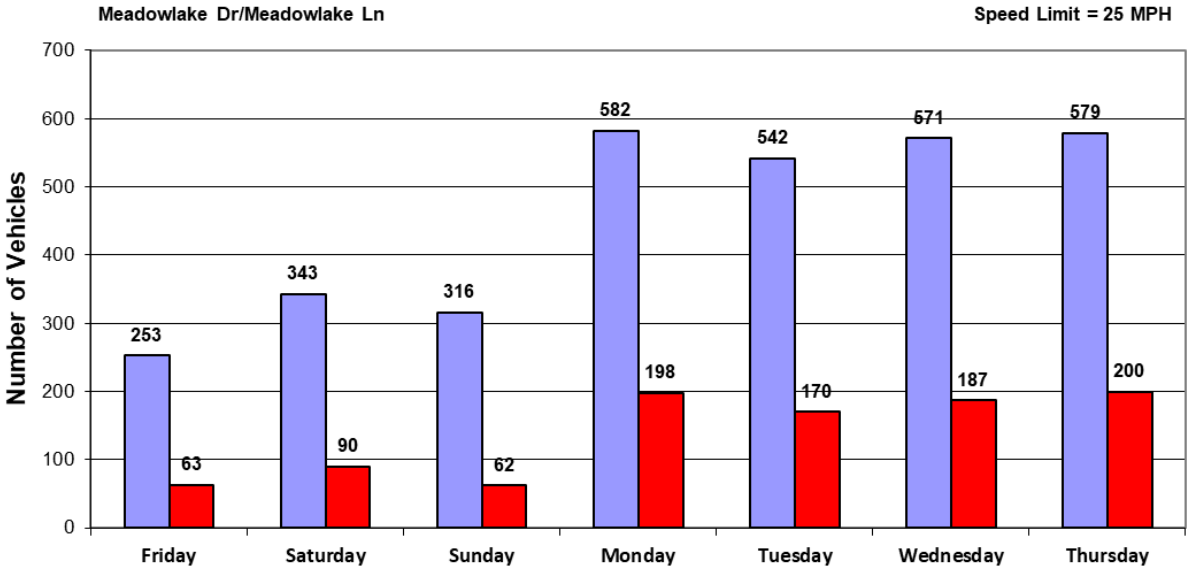

Vehicle and Speed Violator Counts

■ Tot. Vehicles ■ # Violators

Week (7 days): 8/2/2019 - 8/8/2019

Daily Average Speeds

Week (7 days): 8/2/2019 - 8/8/2019

Percentage of Vehicles Speeding

Meadowlake Dr/Meadowlake Ln

Speed Limit = 25 MPH

Week (7 days): 8/2/2019 - 8/8/2019

Vehicle Count by Peak Speed Bins

Meadowlake Dr/Meadowlake Ln

Speed Limit = 25 MPH

Week (7 days): 8/2/2019 - 8/8/2019

Vehicle Count by Avg. Speed Bins

Week (7 days): 8/2/2019 - 8/8/2019

Avg. vs. Peak Speeds by Percentage

Week (7 days): 8/2/2019 - 8/8/2019