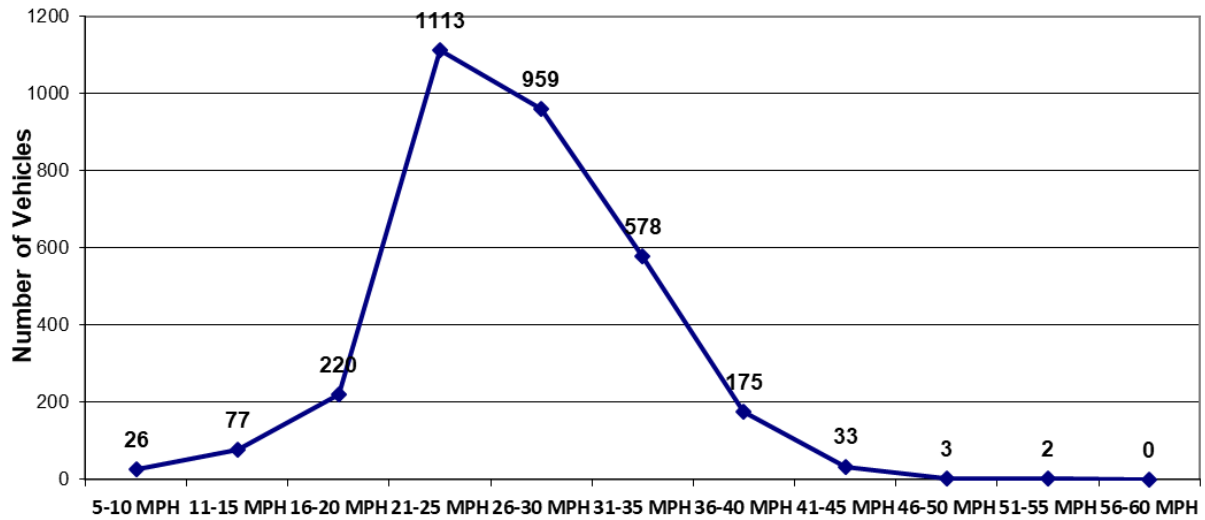

Vehicle and Speed Violator Counts

■ Tot. Vehicles ■ # Violators

Week (7 days): 8/2/2019 - 8/8/2019

Daily Average Speeds

Week (7 days): 8/2/2019 - 8/8/2019

Percentage of Vehicles Speeding

Meadowlake Dr/Meadowlake Ln

Speed Limit = 25 MPH

Week (7 days): 8/2/2019 - 8/8/2019

Vehicle Count by Peak Speed Bins

Meadowlake Dr/Meadowlake Ln

Speed Limit = 25 MPH

Week (7 days): 8/2/2019 - 8/8/2019

Vehicle Count by Avg. Speed Bins

Week (7 days): 8/2/2019 - 8/8/2019

Avg. vs. Peak Speeds by Percentage

Week (7 days): 8/2/2019 - 8/8/2019