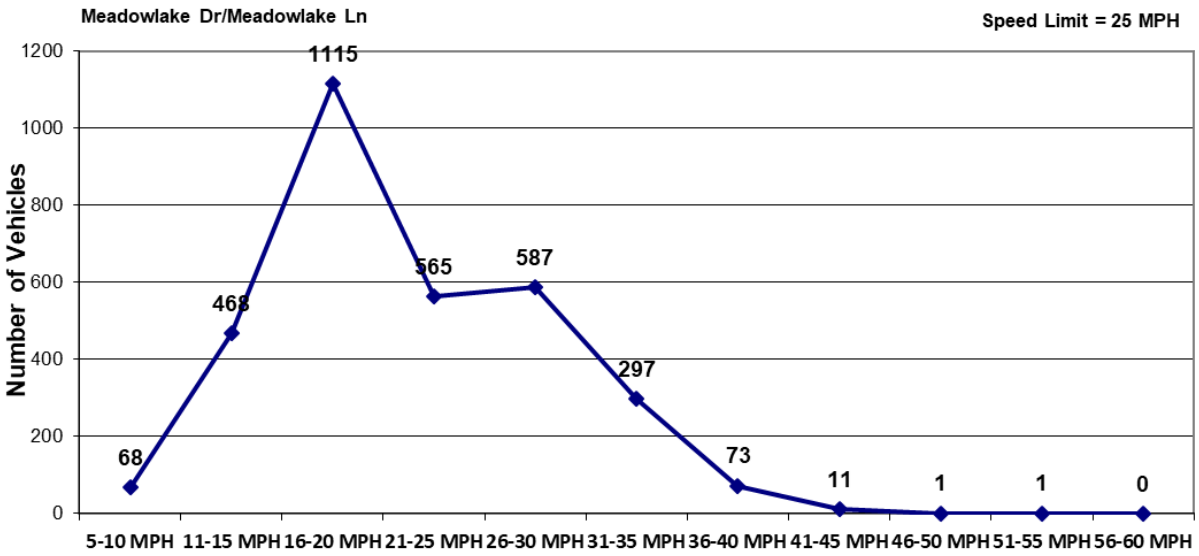

Vehicle and Speed Violator Counts

■ Tot. Vehicles ■ # Violators

Week (7 days): 8/2/2019 - 8/8/2019

Daily Average Speeds

Week (7 days): 8/2/2019 - 8/8/2019

Percentage of Vehicles Speeding

Meadowlake Dr/Meadowlake Ln

Speed Limit = 25 MPH

Week (7 days): 8/2/2019 - 8/8/2019

Vehicle Count by Peak Speed Bins

Meadowlake Dr/Meadowlake Ln

Speed Limit = 25 MPH

Week (7 days): 8/2/2019 - 8/8/2019

Vehicle Count by Avg. Speed Bins

Week (7 days): 8/2/2019 - 8/8/2019

Avg. vs. Peak Speeds by Percentage

Week (7 days): 8/2/2019 - 8/8/2019