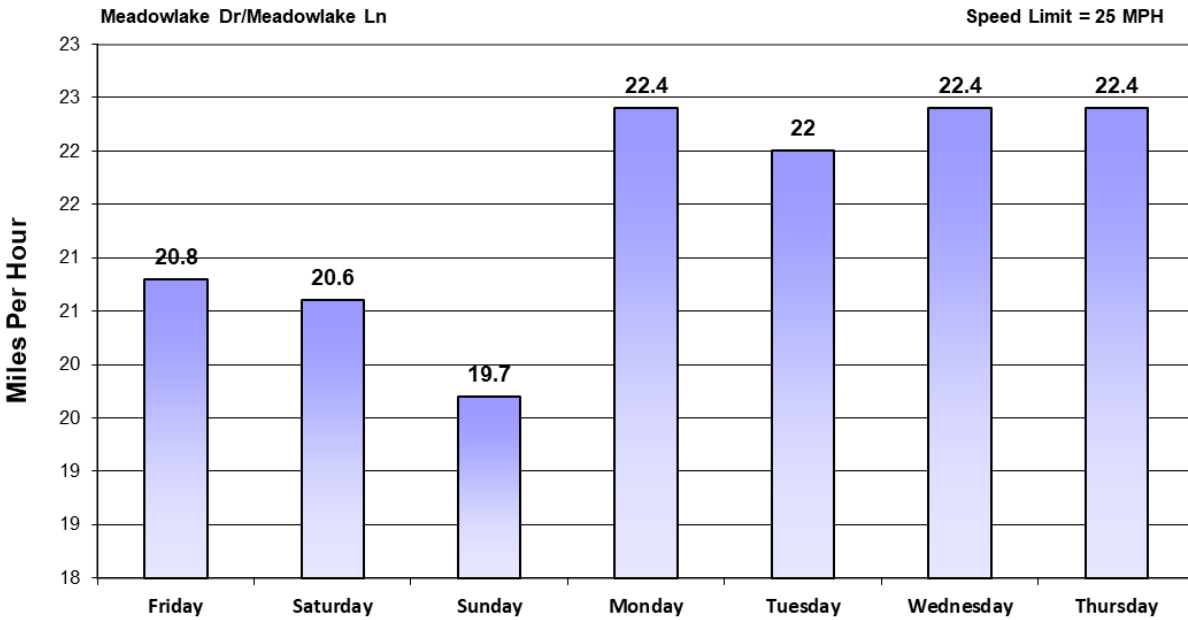

Vehicle and Speed Violator Counts

■ Tot. Vehicles ■ # Violators

Week (7 days): 8/2/2019 - 8/8/2019

Daily Average Speeds

Week (7 days): 8/2/2019 - 8/8/2019

Percentage of Vehicles Speeding

Meadowlake Dr/Meadowlake Ln

Speed Limit = 25 MPH

Week (7 days): 8/2/2019 - 8/8/2019

Vehicle Count by Peak Speed Bins

Meadowlake Dr/Meadowlake Ln

Speed Limit = 25 MPH

Week (7 days): 8/2/2019 - 8/8/2019

Vehicle Count by Avg. Speed Bins

Week (7 days): 8/2/2019 - 8/8/2019

Avg. vs. Peak Speeds by Percentage

Week (7 days): 8/2/2019 - 8/8/2019