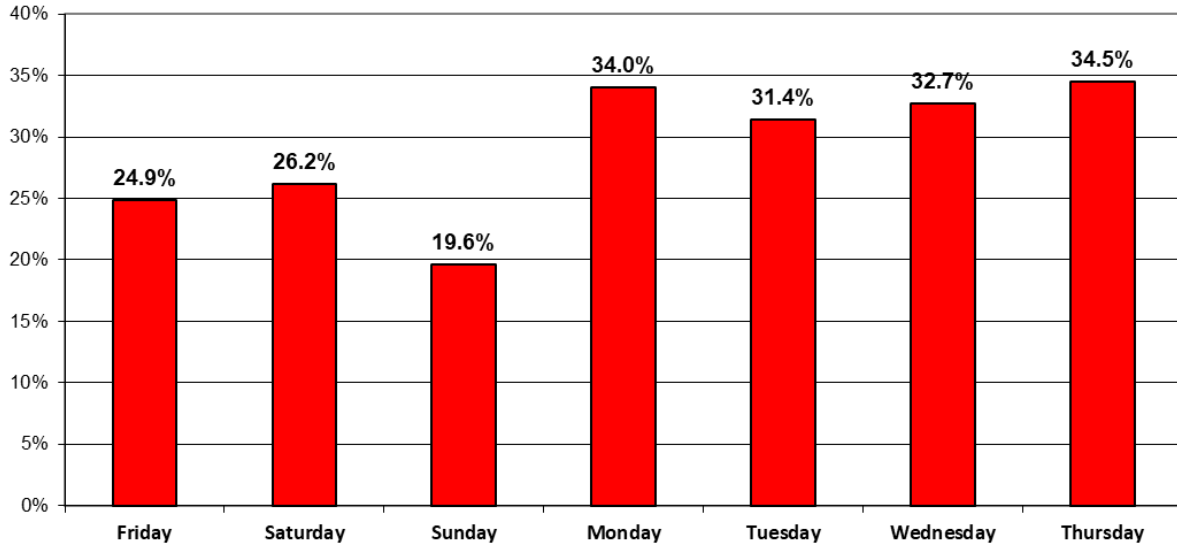

Vehicle and Speed Violator Counts

■ Tot. Vehicles ■ # Violators

Week (7 days): 8/2/2019 - 8/8/2019

Daily Average Speeds

Week (7 days): 8/2/2019 - 8/8/2019

Percentage of Vehicles Speeding

Meadowlake Dr/Meadowlake Ln

Speed Limit = 25 MPH

Week (7 days): 8/2/2019 - 8/8/2019

Vehicle Count by Peak Speed Bins

Meadowlake Dr/Meadowlake Ln

Speed Limit = 25 MPH

Week (7 days): 8/2/2019 - 8/8/2019

Vehicle Count by Avg. Speed Bins

Week (7 days): 8/2/2019 - 8/8/2019