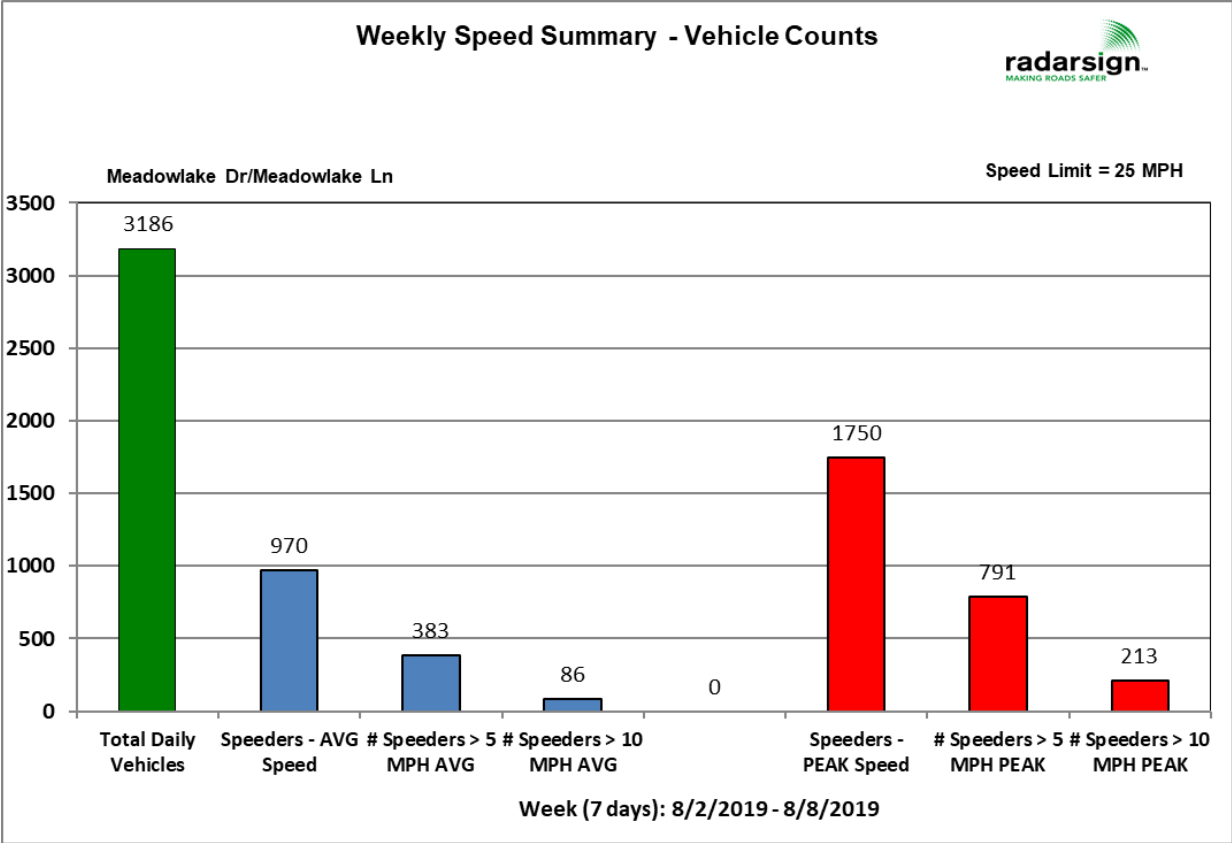

Vehicle and Speed Violator Counts

■ Tot. Vehicles ■ # Violators

Week (7 days): 8/2/2019 - 8/8/2019

Daily Average Speeds

Week (7 days): 8/2/2019 - 8/8/2019

Percentage of Vehicles Speeding

Meadowlake Dr/Meadowlake Ln

Speed Limit = 25 MPH

Week (7 days): 8/2/2019 - 8/8/2019

Vehicle Count by Peak Speed Bins

Meadowlake Dr/Meadowlake Ln

Speed Limit = 25 MPH

Week (7 days): 8/2/2019 - 8/8/2019

Vehicle Count by Avg. Speed Bins

Week (7 days): 8/2/2019 - 8/8/2019

Avg. vs. Peak Speeds by Percentage

Week (7 days): 8/2/2019 - 8/8/2019