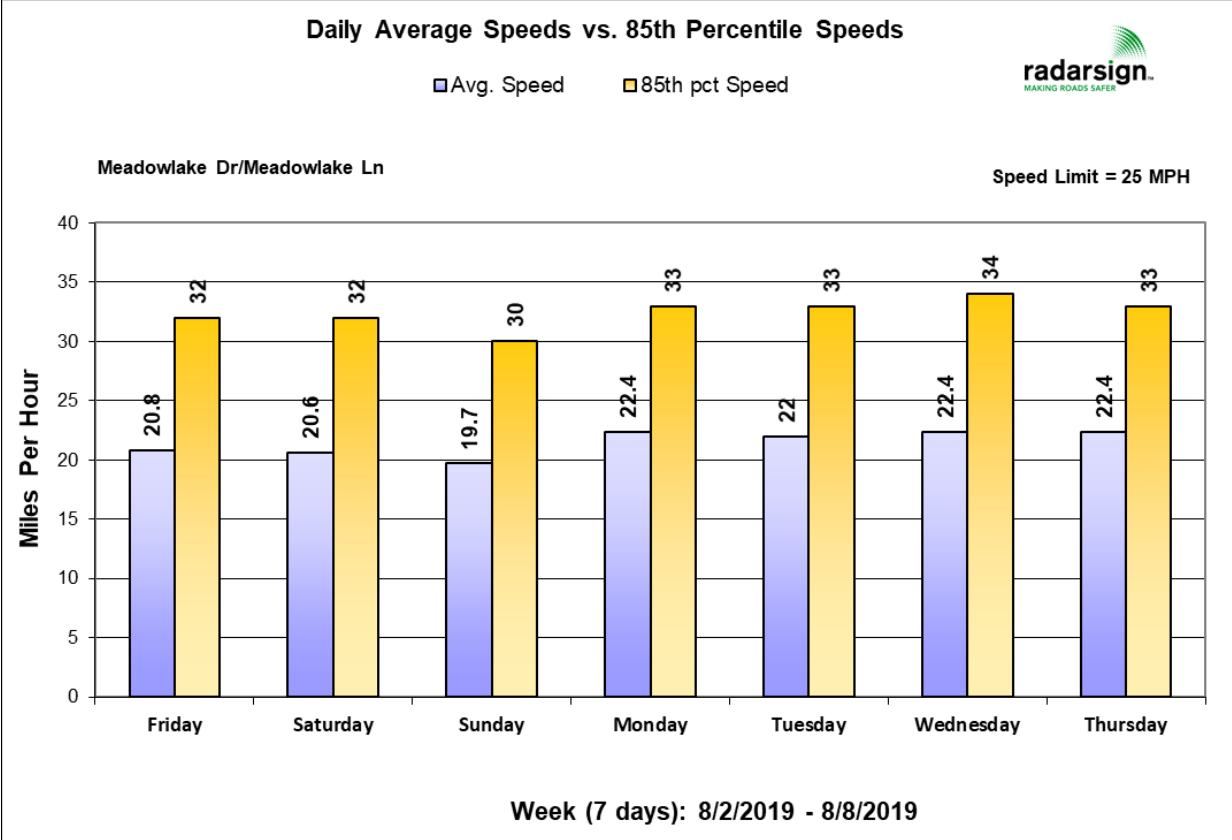

Vehicle and Speed Violator Counts

■ Tot. Vehicles ■ # Violators

Week (7 days): 8/2/2019 - 8/8/2019

Daily Average Speeds

Week (7 days): 8/2/2019 - 8/8/2019

Percentage of Vehicles Speeding

Meadowlake Dr/Meadowlake Ln

Speed Limit = 25 MPH

Week (7 days): 8/2/2019 - 8/8/2019

Vehicle Count by Peak Speed Bins

Meadowlake Dr/Meadowlake Ln

Speed Limit = 25 MPH

Week (7 days): 8/2/2019 - 8/8/2019

Vehicle Count by Avg. Speed Bins

Week (7 days): 8/2/2019 - 8/8/2019