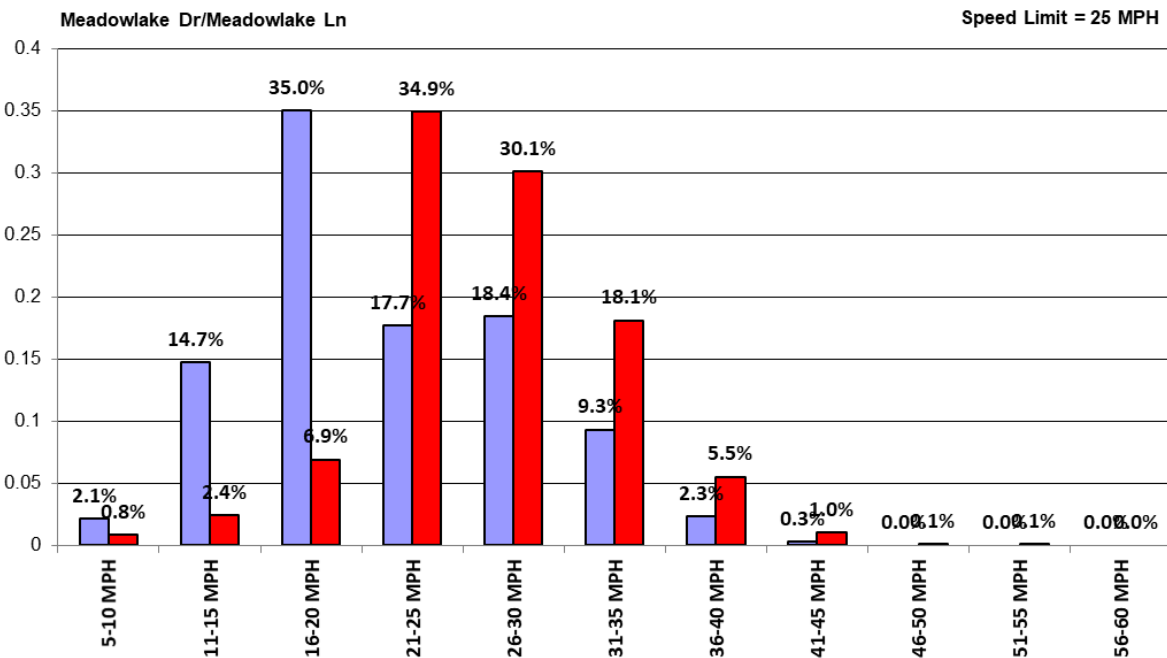

Vehicle and Speed Violator Counts

■ Tot. Vehicles ■ # Violators

Week (7 days): 8/2/2019 - 8/8/2019

Daily Average Speeds

Week (7 days): 8/2/2019 - 8/8/2019

Percentage of Vehicles Speeding

Meadowlake Dr/Meadowlake Ln

Speed Limit = 25 MPH

Week (7 days): 8/2/2019 - 8/8/2019

Vehicle Count by Peak Speed Bins

Meadowlake Dr/Meadowlake Ln

Speed Limit = 25 MPH

Week (7 days): 8/2/2019 - 8/8/2019

Vehicle Count by Avg. Speed Bins

Week (7 days): 8/2/2019 - 8/8/2019

Avg. vs. Peak Speeds by Percentage

Week (7 days): 8/2/2019 - 8/8/2019