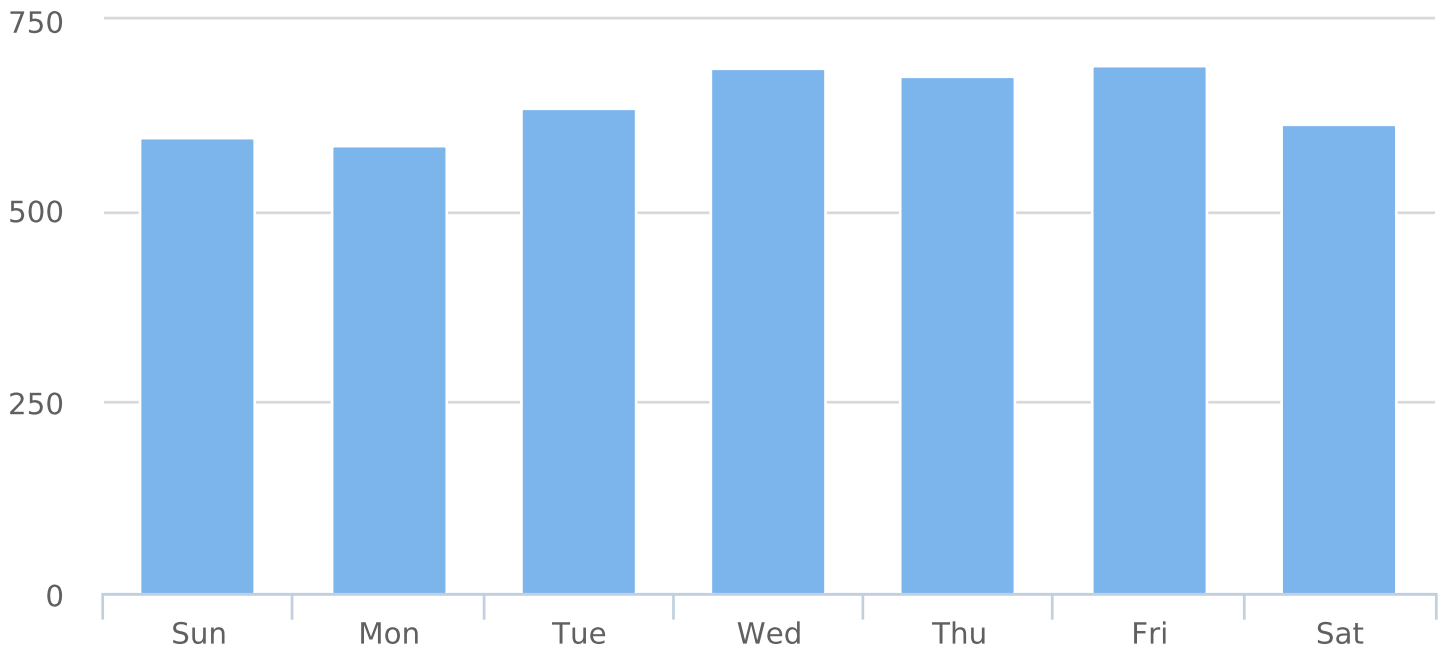

Average Volume by Day of Week