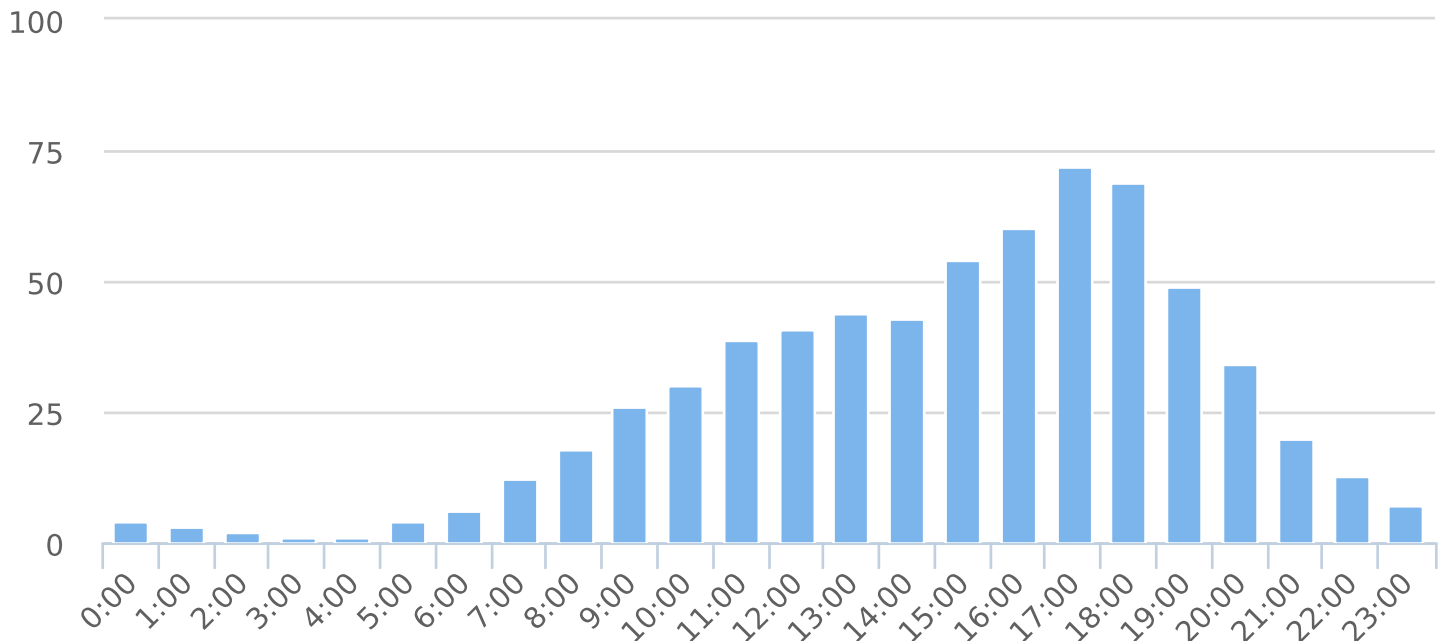

Average Volume by Hour