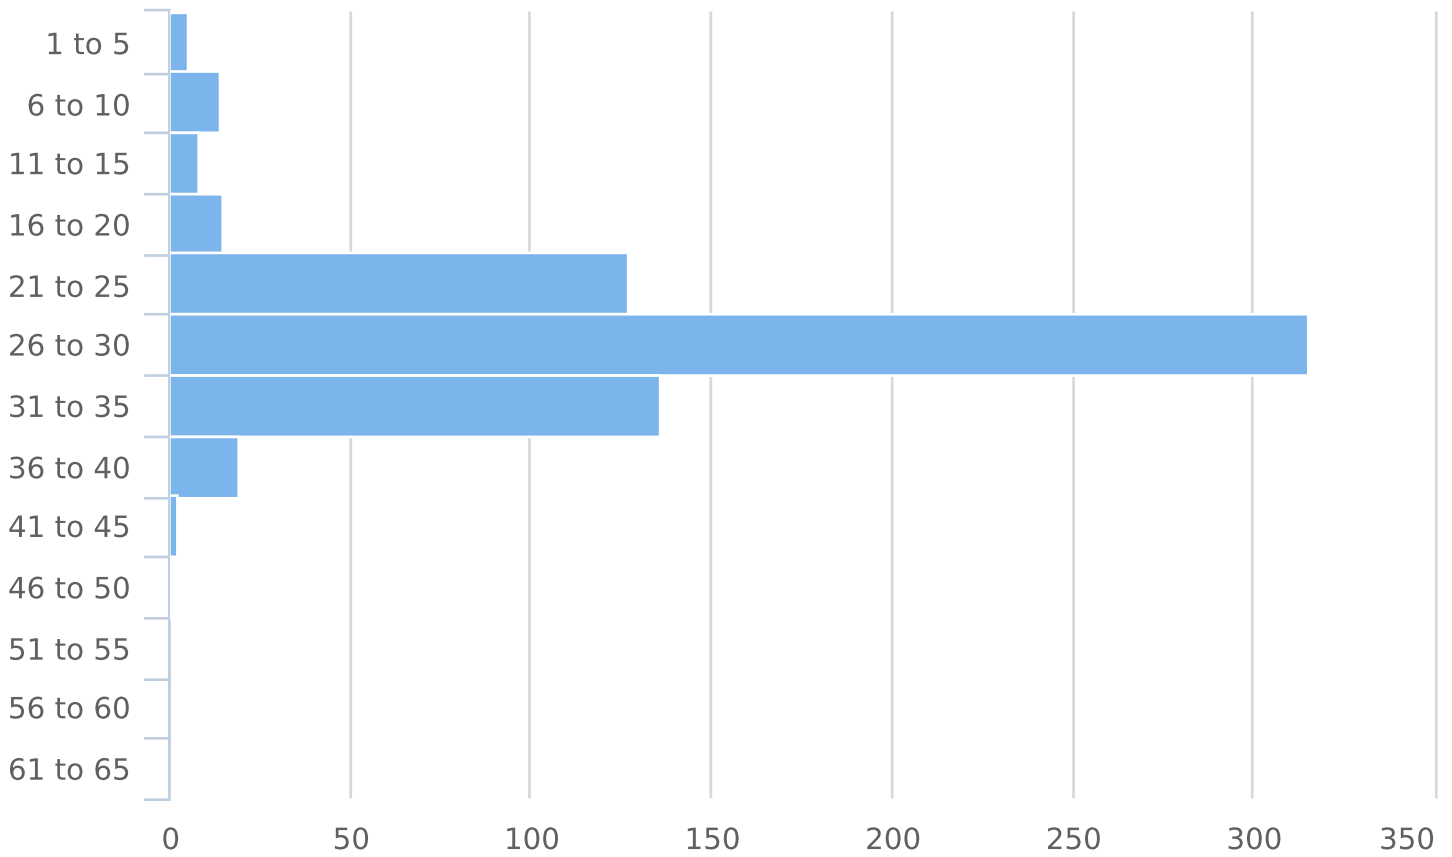

Generated by Jason Dove from City of Dunwoody on Feb 22, 2019 at 9:13:36 AM

Time View: By Day of Week (Avg Volumes)

Speed Bins: Size 5, Range 1 to 65

Site: Vernon Lake Drive at Dunridge Court, NB

Time of Day: 0:00 to 23:59

Dates: 2/5/2019 to 2/21/2019

Average Vehicles by Speed Bin