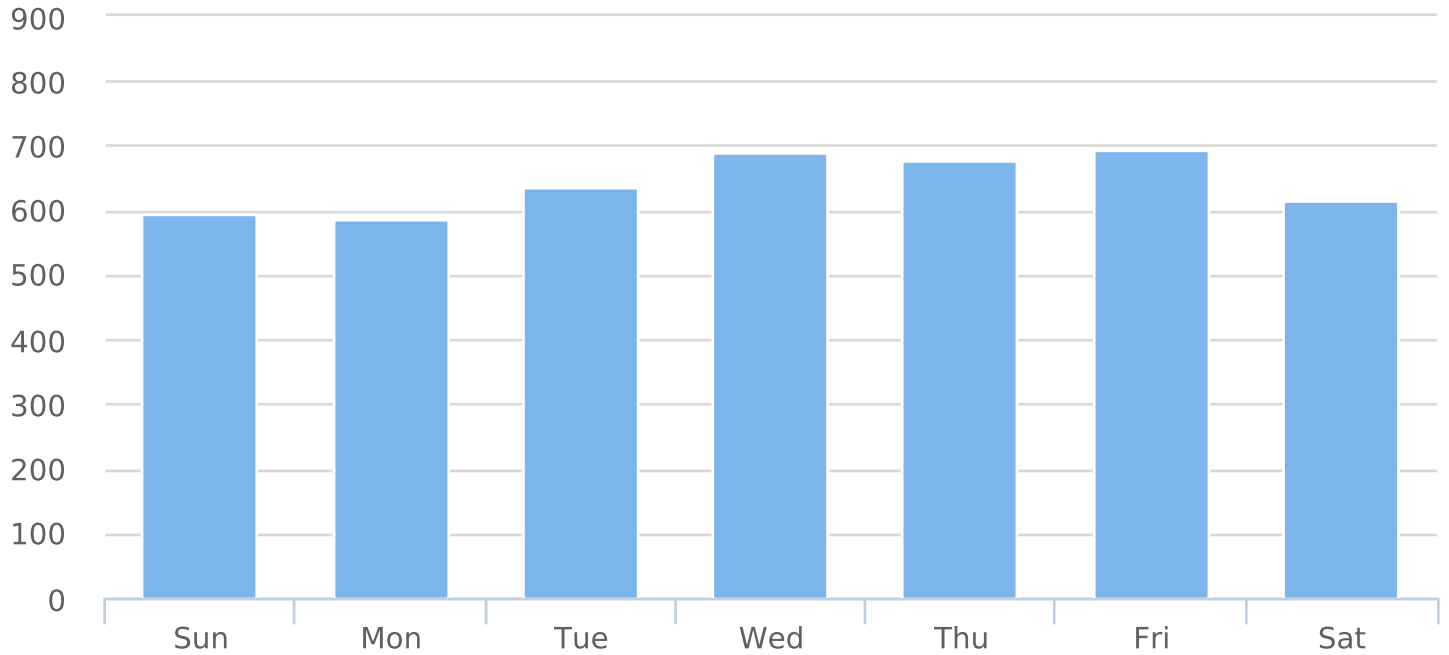

Generated by Jason Dove from City of Dunwoody on Feb 22, 2019 at 9:16:22 AM

Time View: By Day of Week (Avg Volumes)

Speed Bins: Size 5, Range 1 to 65

Site: Vernon Lake Drive at Dunridge Court
, NB

Time of Day: 0:00 to 23:59

Dates: 2/5/2019 to 2/21/2019

Day of Week	00:00	01:00	02:00	03:00	04:00	05:00	06:00	07:00	08:00	09:00	10:00	11:00	12:00	13:00	14:00	15:00	16:00	17:00	18:00	19:00	20:00	21:00	22:00	23:00	Total
Sun	6	3	3	1	1	1	3	3	7	21	22	53	51	55	51	61	51	62	42	38	29	14	15	8	595
Mon	2	0	0	0	1	1	4	11	18	25	30	30	29	38	39	47	65	79	72	48	28	18	4	3	586
Tue	0	1	0	0	1	2	9	17	19	25	26	33	40	36	43	50	55	69	87	52	35	21	12	4	635
Wed	2	1	1	0	1	2	7	13	23	31	26	36	40	41	33	59	68	90	85	59	35	22	12	4	688
Thu	3	3	1	0	1	12	9	15	17	22	30	40	40	42	41	54	69	75	73	54	37	23	10	6	677
Fri	4	2	0	1	1	3	5	16	25	31	40	40	41	53	52	54	57	73	71	41	40	20	23	6	692
Sat	6	3	1	0	1	3	2	6	17	25	38	43	49	48	47	49	46	51	40	46	35	21	21	22	614
Avg #	3	2	1	0	1	3	6	12	18	26	30	39	41	45	44	53	59	71	67	48	34	20	14	8	641

Generated by Jason Dove from City of Dunwoody on Feb 22, 2019 at 9:16:22 AM

Time View: By Day of Week (Avg Volumes)

Speed Bins: Size 5, Range 1 to 65

Site: Vernon Lake Drive at Dunridge Court
, NB

Time of Day: 0:00 to 23:59

Dates: 2/5/2019 to 2/21/2019

Volume by Day