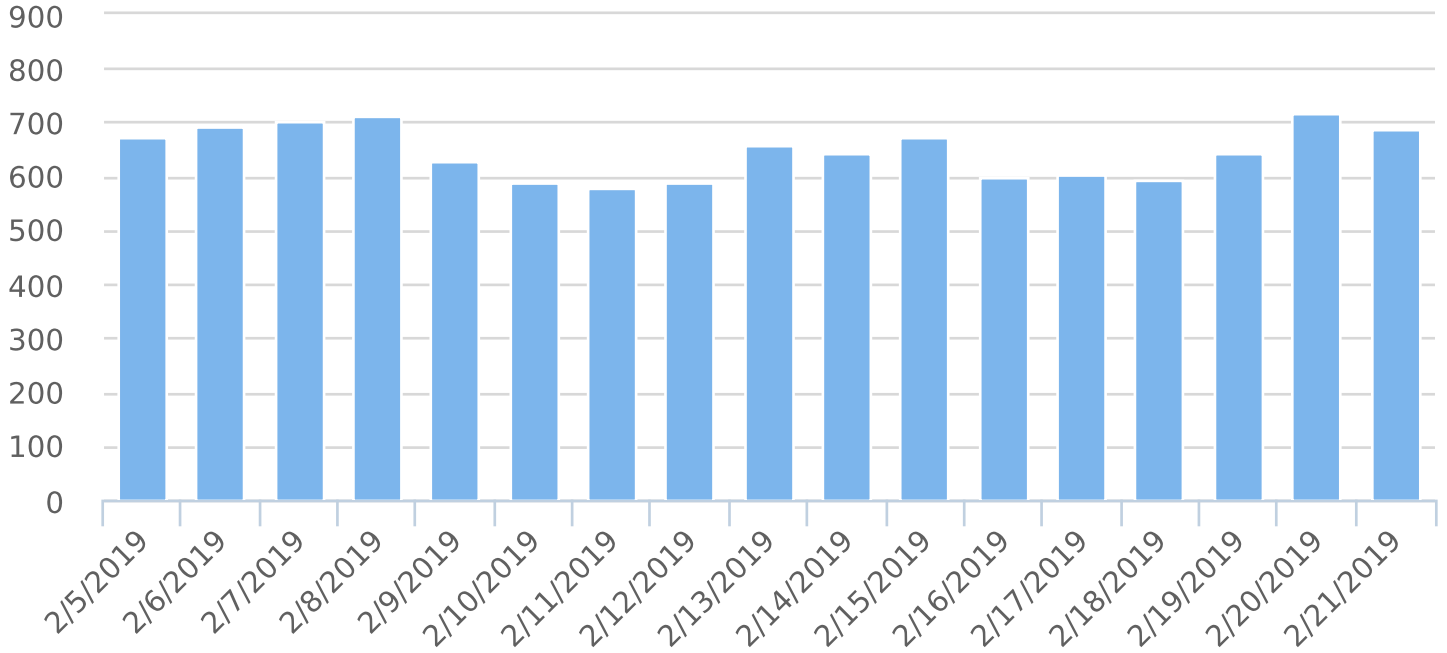

Generated by Jason Dove from City of Dunwoody on Feb 22, 2019 at 9:17:14 AM

Time View: By Date (Total Volumes)

Speed Bins: Size 5, Range 1 to 65

Site: Vernon Lake Drive at Dunridge Court
, NB

Time of Day: 0:00 to 23:59

Dates: 2/5/2019 to 2/21/2019

Date	00:00	01:00	02:00	03:00	04:00	05:00	06:00	07:00	08:00	09:00	10:00	11:00	12:00	13:00	14:00	15:00	16:00	17:00	18:00	19:00	20:00	21:00	22:00	23:00	Total
2/5/2019	0	0	0	0	1	1	9	17	22	26	24	40	45	34	45	56	65	70	92	55	32	26	10	5	675
2/6/2019	0	0	1	0	2	1	7	14	21	32	28	44	42	40	37	64	75	85	76	54	27	26	14	3	693
2/7/2019	1	1	0	0	1	3	10	18	17	22	29	56	35	40	39	57	66	70	84	63	41	32	11	6	702
2/8/2019	2	1	0	0	1	2	7	23	23	34	34	40	46	54	49	55	53	78	82	34	45	21	22	4	710
2/9/2019	6	5	0	0	0	2	2	6	18	26	37	42	53	51	50	48	38	54	41	48	32	25	18	26	628
2/10/2019	6	3	5	2	0	1	2	4	5	23	24	56	53	61	59	63	55	44	47	27	28	12	5	3	588
2/11/2019	0	0	0	0	0	2	7	12	18	24	33	22	23	36	25	43	71	82	79	46	28	22	4	2	579
2/12/2019	0	0	0	0	0	6	5	17	15	21	29	26	36	40	30	34	53	70	78	55	42	17	10	5	589
2/13/2019	1	0	1	0	0	3	7	13	27	30	27	32	35	33	29	54	59	85	90	53	41	24	7	5	656
2/14/2019	4	3	2	0	1	5	8	13	17	19	32	32	36	36	42	51	69	74	75	56	33	17	9	7	641
2/15/2019	5	2	0	1	0	3	3	8	26	28	45	40	36	51	54	52	61	68	60	47	34	19	23	7	673
2/16/2019	6	0	1	0	1	4	2	5	16	24	39	43	44	45	43	50	53	48	38	43	38	16	23	17	599
2/17/2019	5	2	0	0	1	0	3	2	8	18	20	49	49	49	43	59	47	79	37	49	29	16	25	12	602
2/18/2019	4	0	0	0	1	0	1	9	17	25	26	37	35	39	53	51	59	75	64	50	27	13	4	3	593
2/19/2019	1	2	0	1	2	0	12	18	19	27	25	33	39	33	53	60	48	66	91	45	30	20	15	2	642
2/20/2019	5	3	0	0	0	1	6	12	22	32	24	33	42	49	33	58	70	99	88	69	36	17	14	3	716
2/21/2019	3	6	1	0	0	27	10	13	18	25	29	32	48	49	43	55	73	82	59	44	37	20	10	5	689
Total #	49	28	11	4	11	61	101	204	309	436	505	657	697	740	727	910	1015	1229	1181	838	580	343	224	115	10975

Generated by Jason Dove from City of Dunwoody on Feb 22, 2019 at 9:17:14 AM

Time of Day: 0:00 to 23:59
Dates: 2/5/2019 to 2/21/2019

Time View: By Date (Total Volumes)
Speed Bins: Size 5, Range 1 to 65
Site: Vernon Lake Drive at Dunridge Court
, NB

Volume by Date