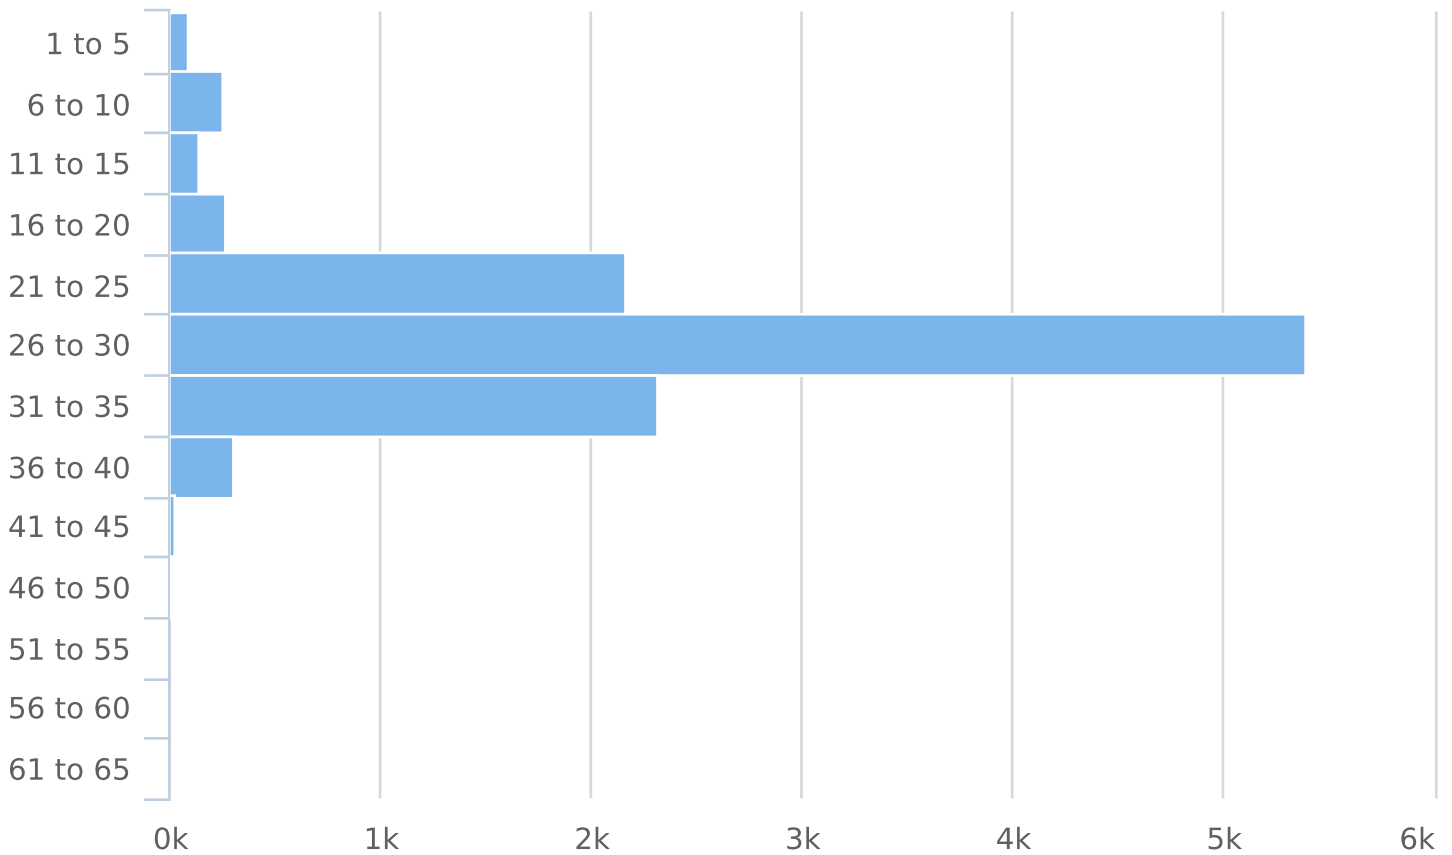

Generated by Jason Dove from City of Dunwoody on Feb 22, 2019 at 9:15:23 AM

Time of Day: 0:00 to 23:59
Dates: 2/5/2019 to 2/21/2019

Time View: By Week (Total Volumes)
Speed Bins: Size 5, Range 1 to 65
Site: Vernon Lake Drive at Dunridge Court, NB

Total Vehicles by Speed Bin