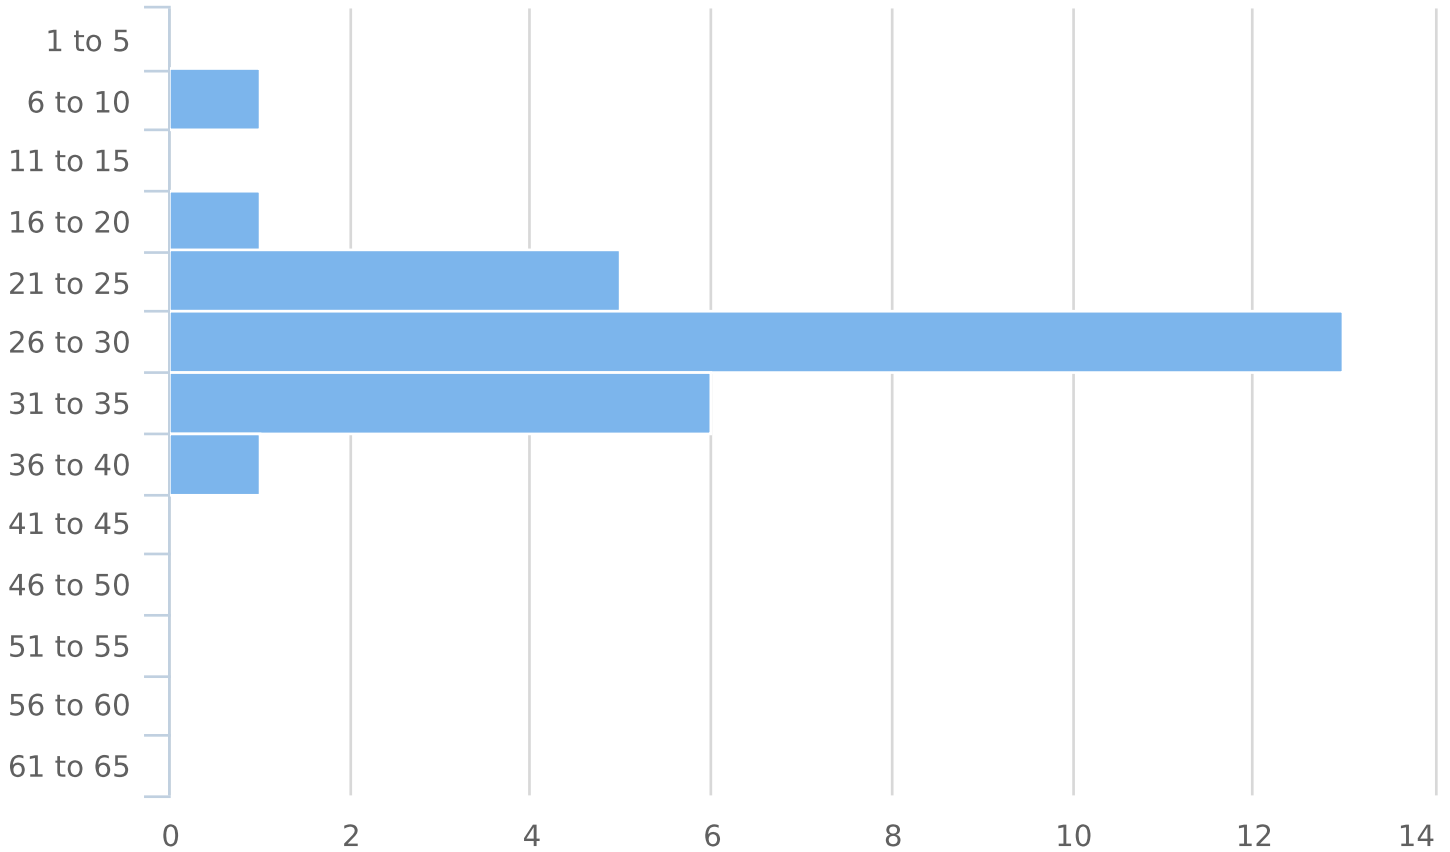

Generated by Jason Dove from City of Dunwoody on Feb 22, 2019 at 9:10:14 AM

Time of Day: 0:00 to 23:59
Dates: 2/5/2019 to 2/21/2019

Time View: By Hour (Avg Volumes)
Speed Bins: Size 5, Range 1 to 65
Site: Vernon Lake Drive at Dunridge Court, NB

Average Vehicles by Speed Bin