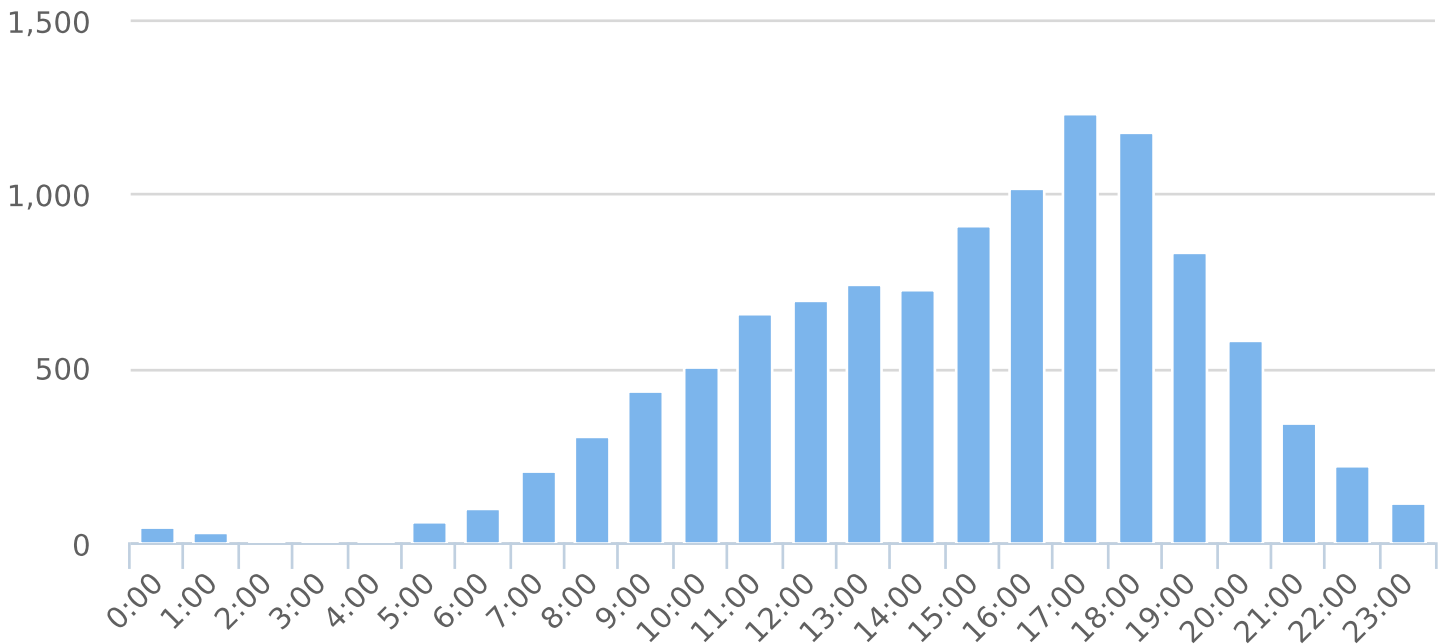

Total Volume by Hour