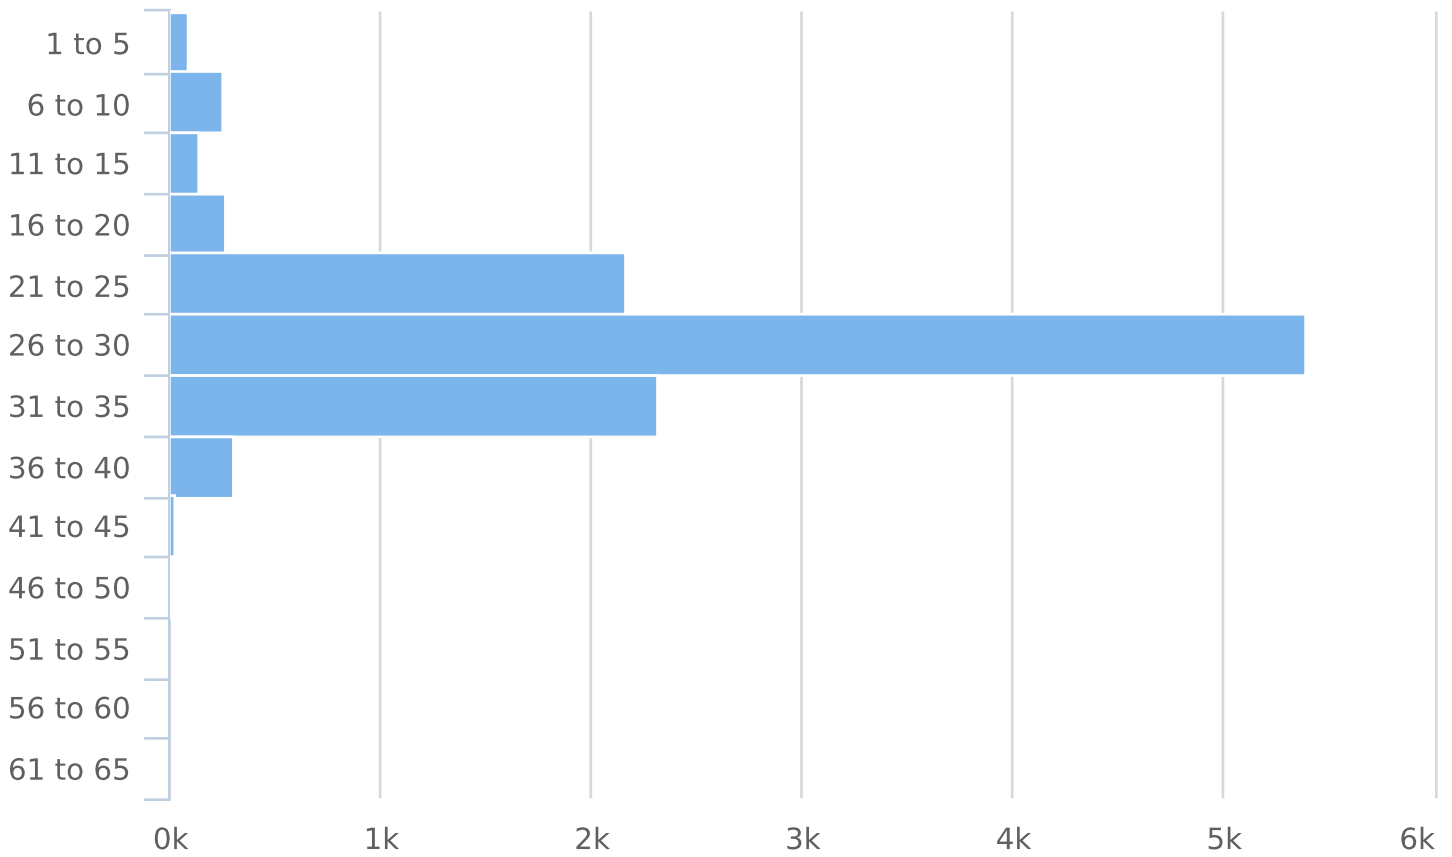

Generated by Jason Dove from City of Dunwoody on Feb 22, 2019 at 9:14:28 AM

Time View: By Date (Total Volumes)

Speed Bins: Size 5, Range 1 to 65

Site: Vernon Lake Drive at Dunridge Court, NB

Time of Day: 0:00 to 23:59

Dates: 2/5/2019 to 2/21/2019

Total Vehicles by Speed Bin