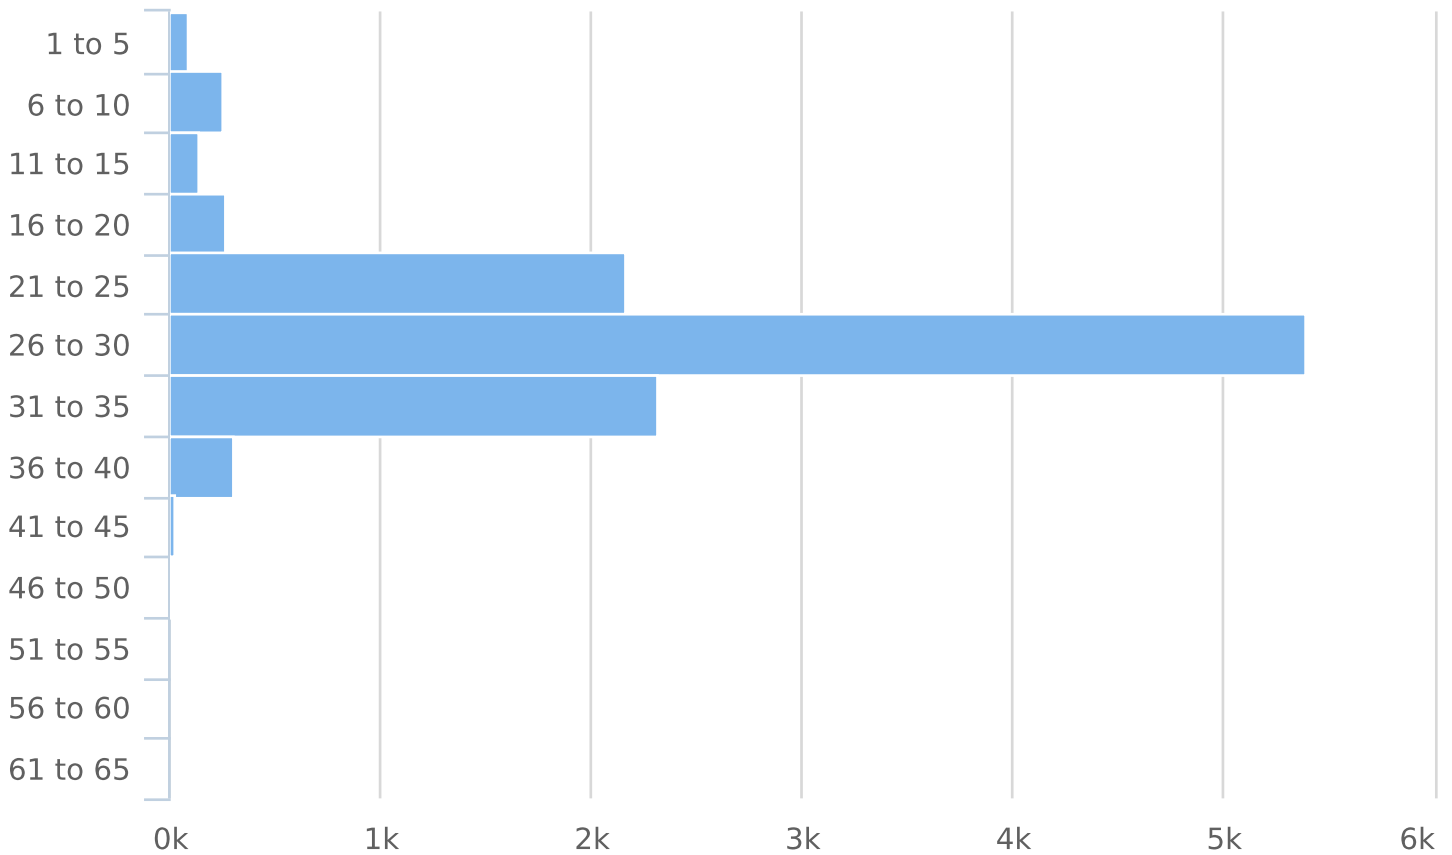

Generated by Jason Dove from City of Dunwoody on Feb 22, 2019 at 9:11:13 AM

Time of Day: 0:00 to 23:59
Dates: 2/5/2019 to 2/21/2019

Time View: By Hour (Total Volumes)
Speed Bins: Size 5, Range 1 to 65
Site: Vernon Lake Drive at Dunridge Court, NB

Total Vehicles by Speed Bin