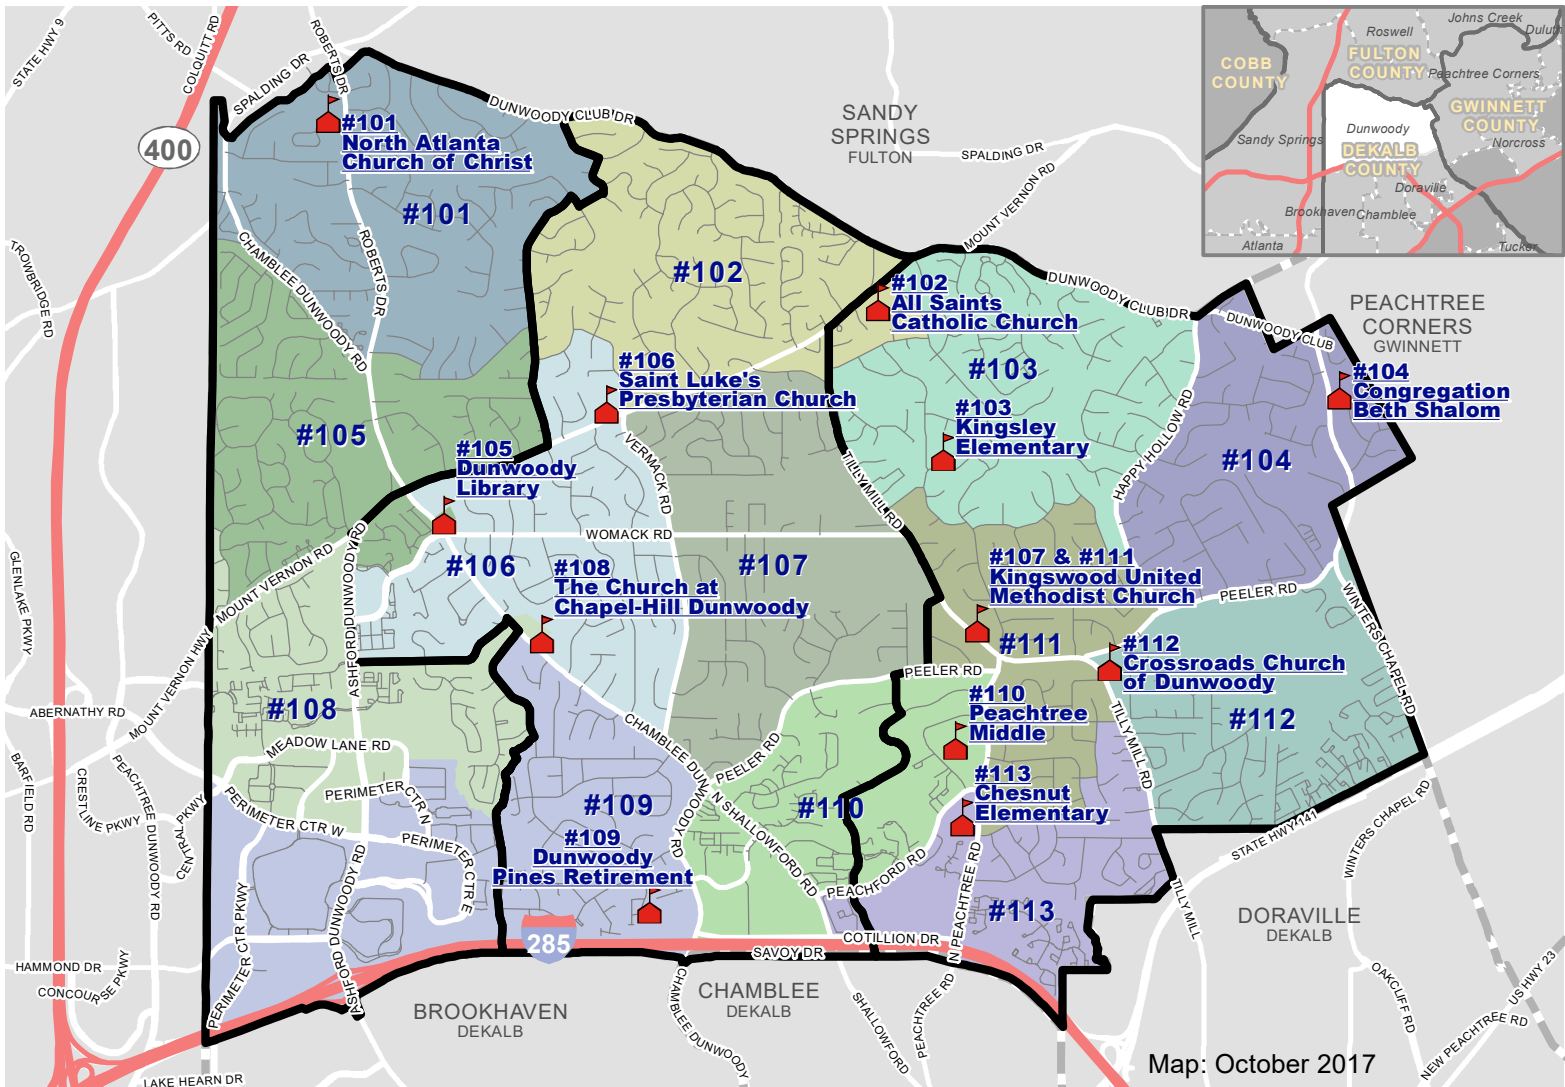

Dunwoody City Council Districts and Voting Precincts

Map: October 2017

Precinct #101 | Austin
North Atlanta Church of Christ
 5676 Roberts Dr, Dunwoody, GA 30338

Precinct #102 | Mount Vernon East
All Saints Catholic Church
 2443 Mt Vernon Rd, Dunwoody, GA 30338

Precinct #103 | Kingsley Elem
Kingsley Elementary School
 2051 Brendon Dr, Dunwoody, GA 30338

Precinct #104 | Winters Chapel
Congregation Beth Shalom
 5303 Winters Chapel Rd, Dunwoody, GA 30360

Precinct #105 | Dunwoody Library
Dekalb Public Library- Dunwoody
 5339 Chamblee Dunwoody Rd, Dunwoody, GA 30338